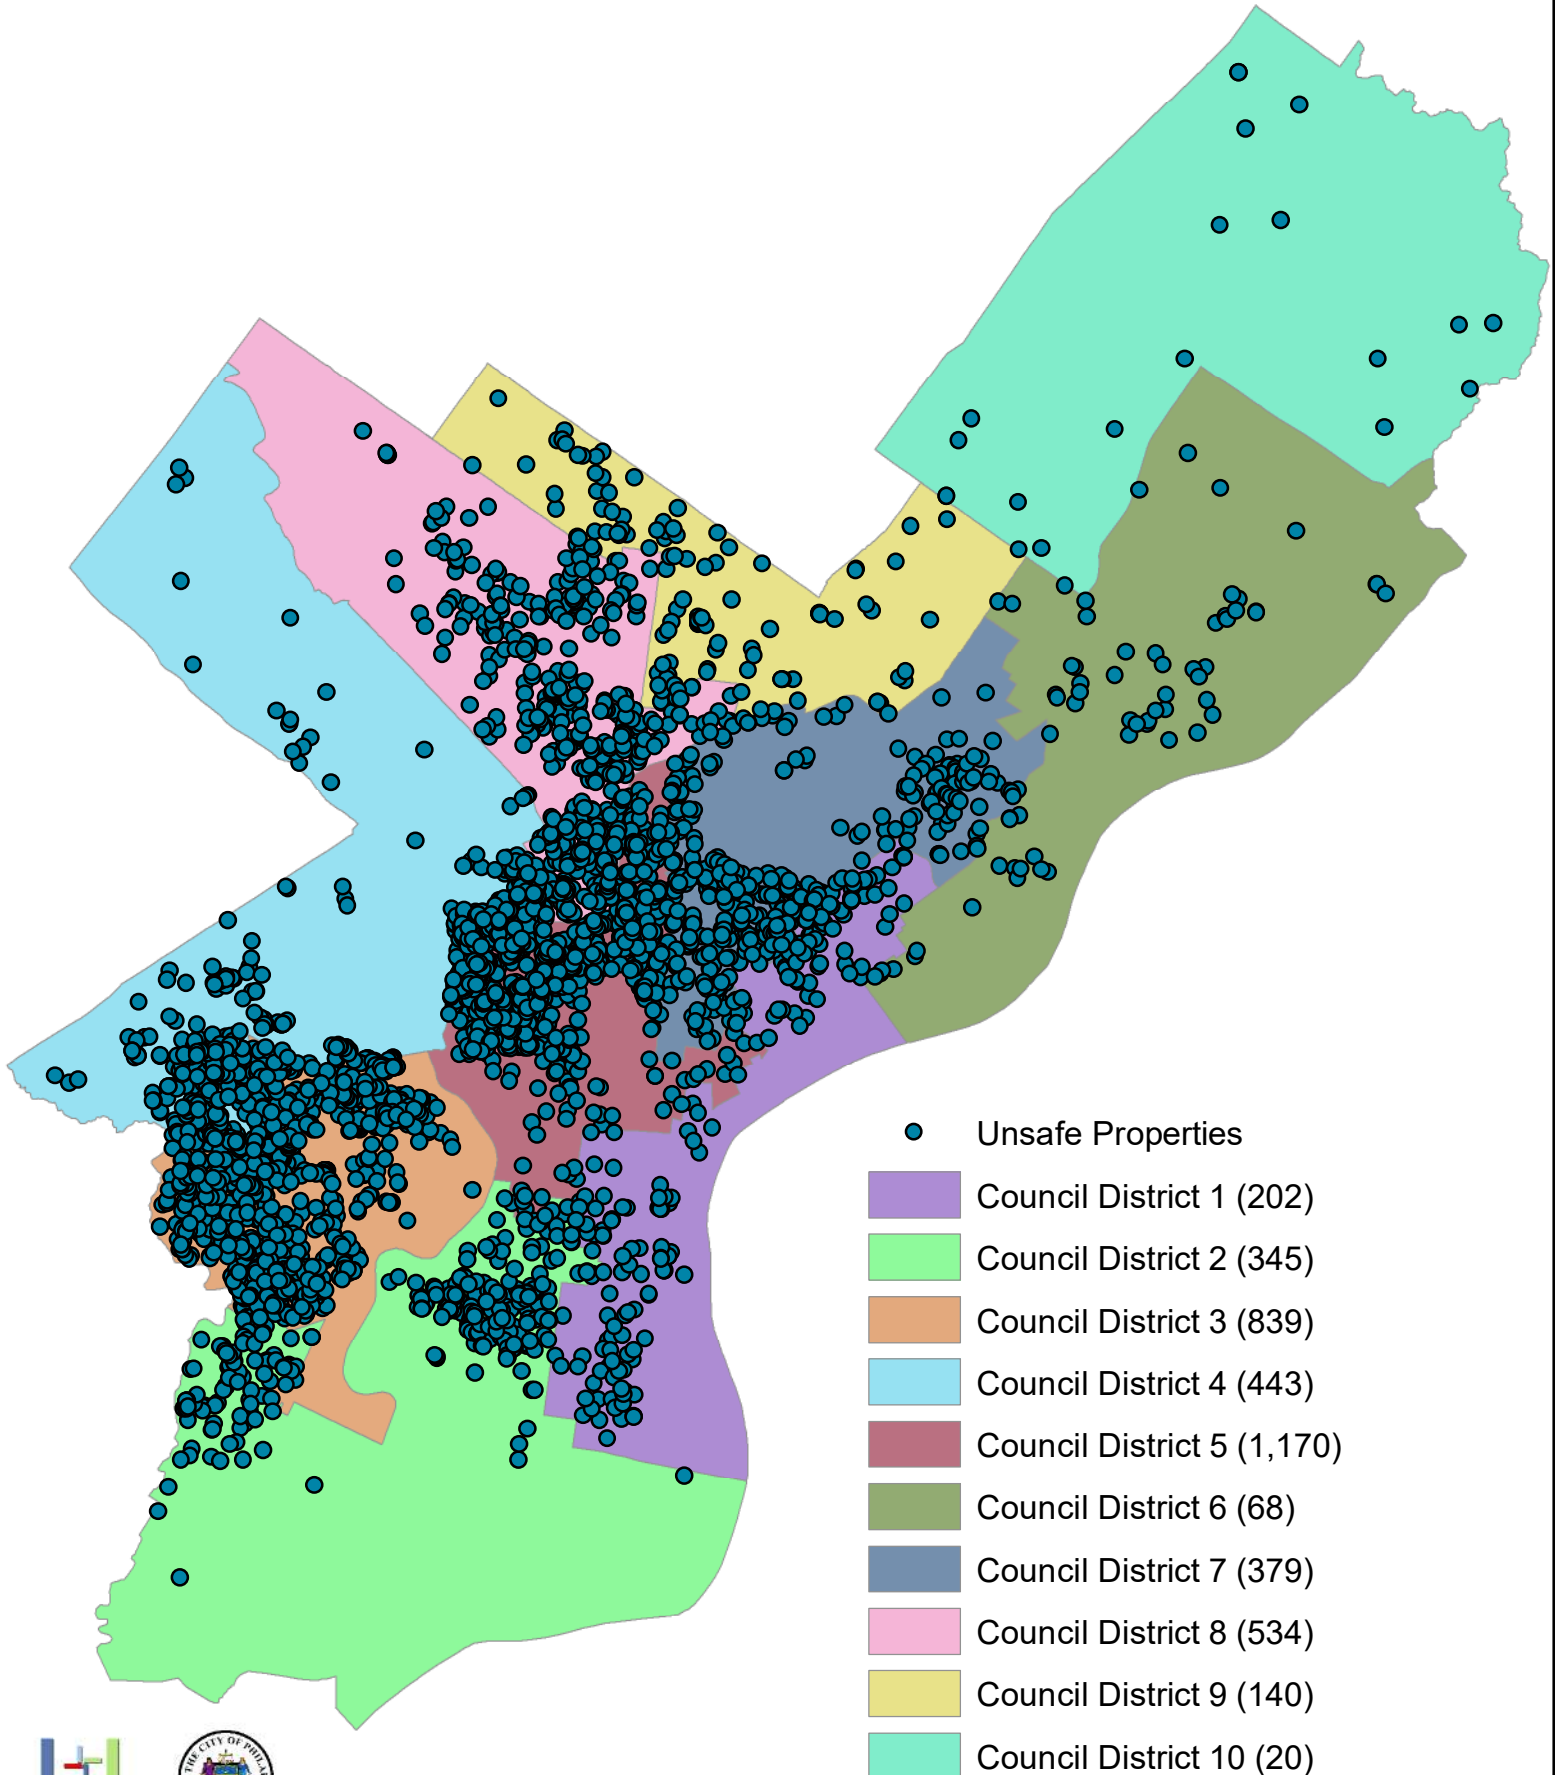

City of Philadelphia Unsafe Properties as of 4/16/2018

- Unsafe Properties
- Council District 1 (202)
- Council District 2 (345)
- Council District 3 (839)
- Council District 4 (443)
- Council District 5 (1,170)
- Council District 6 (68)
- Council District 7 (379)
- Council District 8 (534)
- Council District 9 (140)
- Council District 10 (20)

*** # of Unsafe Properties By Council District are in () ***