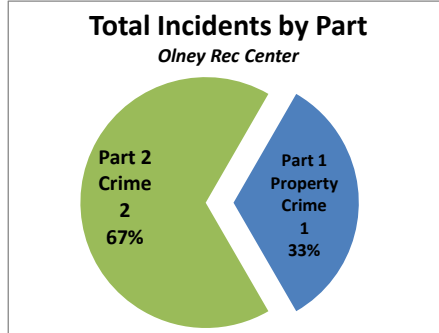

Summer	Active	Non-Active	TOTAL
TOTAL	0	0	0

Off-Season	Active	Non-Active	TOTAL
Other Assaults	2		2
Recovered Stolen Motor Vehicle		1	1
TOTAL	2	1	3

Simons Youth & Teen Center Summary Analysis

Crime Category	2018
Other Assaults	1
Recovered Stolen Motor Vehicle	1
Thefts	2

Categories	2018
Part 1 Property Crime	3
Part 2 Crime	1
Total Incidents	4