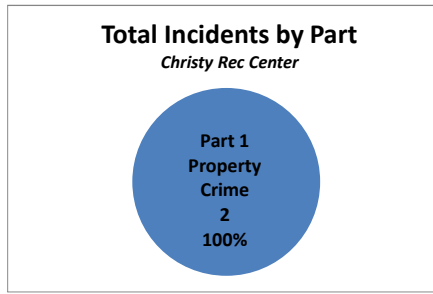

Summer	Active	Non-Active	TOTAL
Recovered Stolen Motor Vehicle	1		1
Thefts	1		1
TOTAL	2	0	2

Off-Season	Active	Non-Active	TOTAL
			0
TOTAL	0	0	0

Conestoga Playground Summary Analysis

Crime Category	2018
Theft from Vehicle	1
Robbery Firearm	1
All Other Offenses	3
Other Assaults	2
Narcotic / Drug Law Violations	1

Categories	2018
Part 1 Violent Crime	1
Part 1 Property Crime	1
Part 2 Crime	6
Total Incidents	8