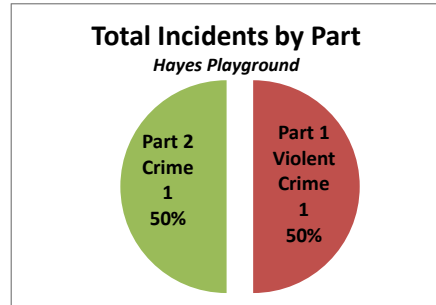

Hayes Playground Summary Analysis

Crime Category	2018
Other Assaults	1
Rape	1

Categories	2018
Part 1 Violent Crime	1
Part 2 Crime	1
Total Incidents	2

Summer	Active	Non-Active	TOTAL
Other Assaults	1		1
TOTAL	1	0	1