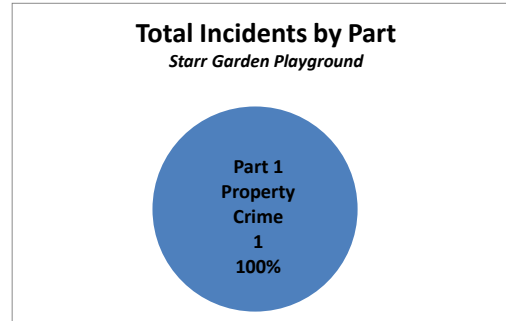

Crime Category	2018
Robbery No Firearm	1

Categories	2018
Part 1 Violent Crime	1
Total Incidents	1

Summer	Active	Non-Active	TOTAL
TOTAL	0	0	0

Off-Season	Active	Non-Active	TOTAL
Robbery No Firearm	1		1
TOTAL	1	0	1

City Council District 1 Incidents at PPR Sites from 2018

Starr Garden Playground Summary Analysis

Crime Category	2018
Theft from Vehicle	1

Categories	2018
Part 1 Property Crime	1
Total Incidents	1

Summer	Active	Non-Active	TOTAL
TOTAL	0	0	0