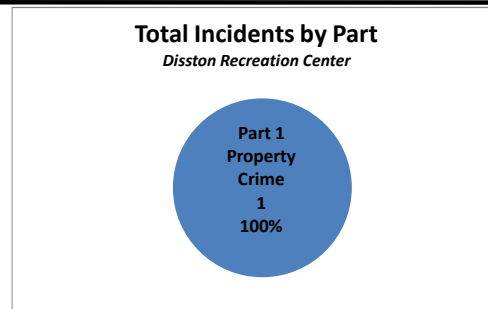

Summer	Active	Non-Active	TOTAL
Theft from Vehicle	1		1
TOTAL	1	0	1

Off-Season	Active	Non-Active	TOTAL
TOTAL	0	0	0