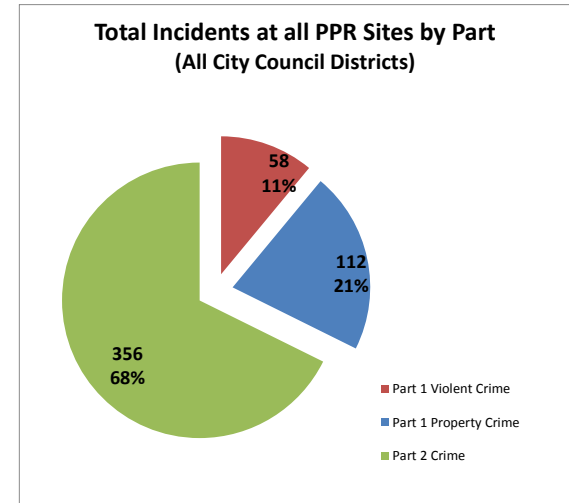

Overview of Incidents at PPR Sites from 2018

Crime/Category Key		
Part 1 Violent Crimes	Part 1 Property Crimes	Part 2 Crimes
Aggravated Assault	Burglary	All Other Offenses
Homicide	Motor Vehicle Theft	Arson
Rape	Theft	Disorderly Conduct
Robbery		Driving Under the Influence (DUI)
		Embezzlement
		Forgery and Counterfeiting
		Fraud
		Gambling Violations
		Liquor Law Violations
		Narcotics/Drug Law Violations
		Offenses Against Family and Children
		Other Sex Offenses
		Prostitution and Commercialized Vice
		Public Drunkenness
		Receiving Stolen Property
		Simple Assault
		Vagrancy/Loitering
		Vandalism
		VUFA (Violation of the Uniform Firearm Act)

*Data acquired up to 5 feet from property boundaries.
 *Summer season considered July 1st, 2018 - August 31, 2018
 *Summer Active hours are 9AM to 10PM
 *Off-season Active hours are 1PM to 10PM

District #	Part 1 Violent Crime	Part 1 Property Crime	Part 2 Crime	Total Incidents
1	3	7	10	20
2	2	8	44	54
3	7	8	66	81
4	3	6	15	24
5	11	27	30	68
6	5	12	54	71
7	13	22	61	96
8	9	11	43	63
9	3	5	18	26
10	2	6	15	23
All Districts	58	112	356	526