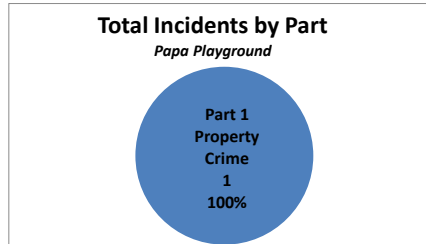

Papa Playground Summary Analysis

Crime Category	2018
Motor Vehicle Theft	1

Categories	2018
Part 1 Property Crime	1
Total Incidents	1

Summer	Active	Non-Active	TOTAL
			0
TOTAL	0	0	0

Off-Season	Active	Non-Active	TOTAL
Motor Vehicle Theft		1	1
TOTAL	0	1	1