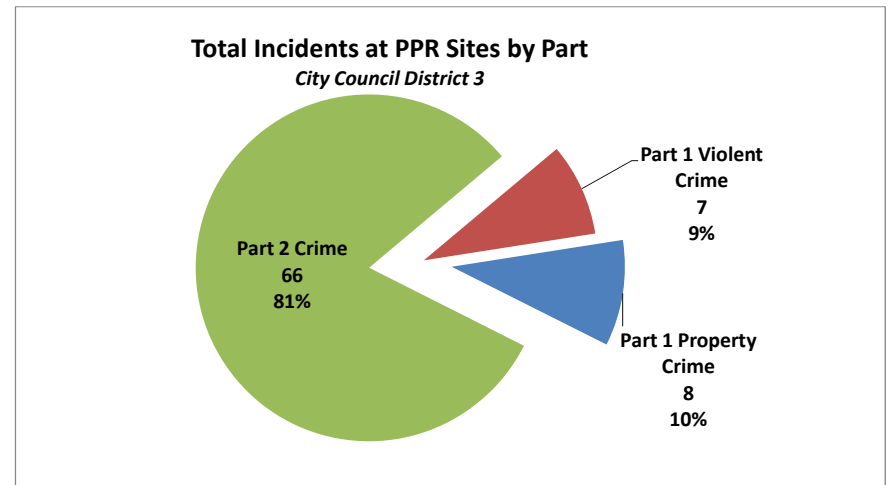

Part 1 Violent Crime	Part 1 Property Crime	Part 2 Crime	Total Incidents
Aggravated Assault Firearm	1			1
Aggravated Assault No Firearm	3			3
All Other Offenses			41	41
Burglary Non-Residential		1		1
Burglary Residential		1		1
Driving Under the Influence			1	1
Narcotics/Drug Law Violations			8	8
Other Assaults			4	4
Prostitution and Commercialized Vice			12	12
Recovered Stolen Motor Vehicle		3		3
Robbery Firearm	3			3
Theft		2		2
Theft From Vehicle		1		1
Total Categories	7	8	66	81