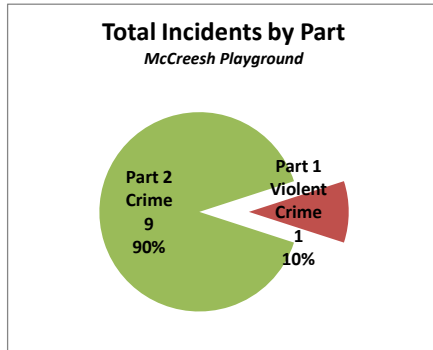

City Council District 2 Incidents at PPR Sites from 2018

McCreesh Playground Summary Analysis

Crime Category	2018
All Other Offenses	4
Narcotic / Drug Law Violations	3
Other Assaults	1
Robbery Firearm	1
Weapon Violations	1

Categories	2018
Part 1 Violent Crime	1
Part 2 Crime	9
Total Incidents	10

Summer	Active	Non-Active	TOTAL
All Other Offenses		3	3
Weapon Violations		1	1
TOTAL	0	4	4

Off-Season	Active	Non-Active	TOTAL
All Other Offenses	1		1
Narcotic / Drug Law Violations	2	1	3
Other Assaults		1	1
Robbery Firearm	1		1
TOTAL	4	2	6

Lanier Park Summary Analysis

Crime Category	2018
Narcotic / Drug Law Violations	1
Other Assaults	1

Categories	2018
Part 2 Crime	2
Total Incidents	2