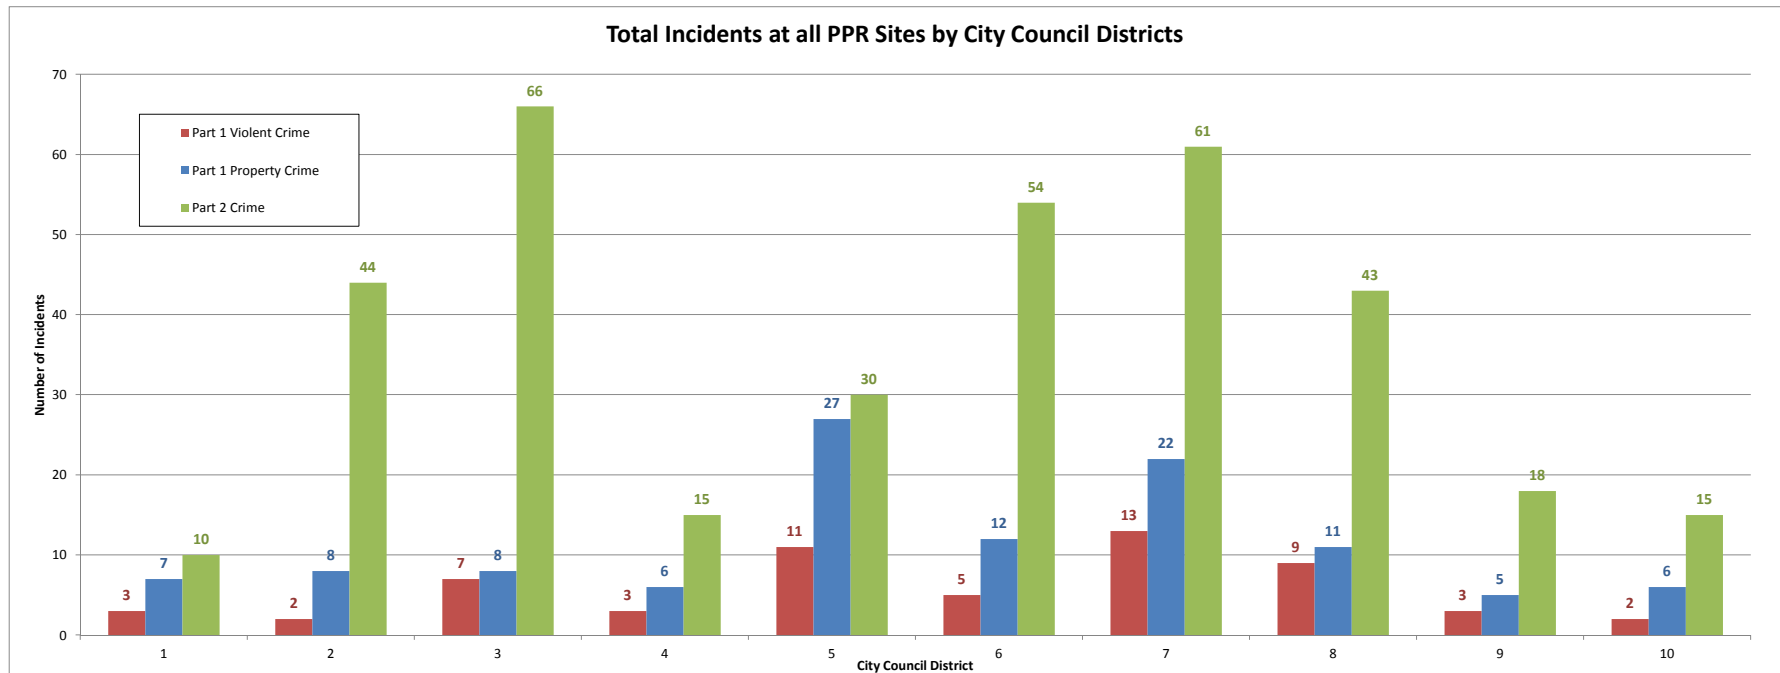

*Data acquired up to 5 feet from property boundaries.
 *Summer season considered July 1st, 2018 - August 31, 2018
 *Summer Active hours are 9AM to 10PM
 *Off-season Active hours are 1PM to 10PM

District #	Part 1 Violent Crime	Part 1 Property Crime	Part 2 Crime	Total Incidents
1	3	7	10	20
2	2	8	44	54
3	7	8	66	81
4	3	6	15	24
5	11	27	30	68
6	5	12	54	71
7	13	22	61	96
8	9	11	43	63
9	3	5	18	26
10	2	6	15	23
All Districts	58	112	356	526