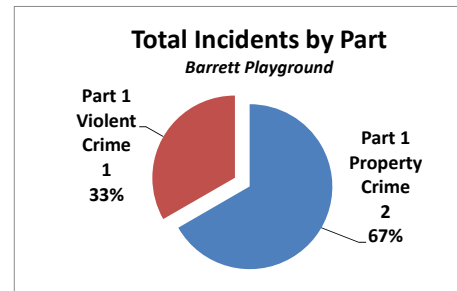

Summer	Active	Non-Active	TOTAL
TOTAL	0	0	0

Off-Season	Active	Non-Active	TOTAL
Rape	1		1
Recovered Stolen Motor Vehicle		1	1
Thefts	1		1
TOTAL	2	1	3