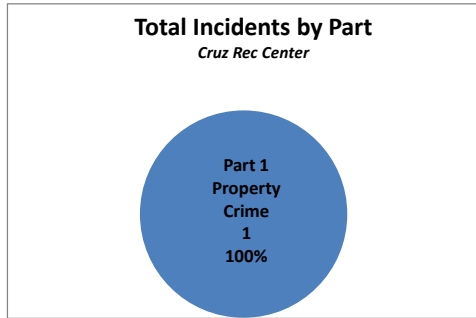

**City Council District 7
Incidents at PPR Sites from 2018**

Cruz Rec Center Summary Analysis

Crime Category	2018
Motor Vehicle Theft	1

Categories	2018
Part 1 Property Crime	1
Total Incidents	1

Summer	Active	Non-Active	TOTAL
TOTAL	0	0	0