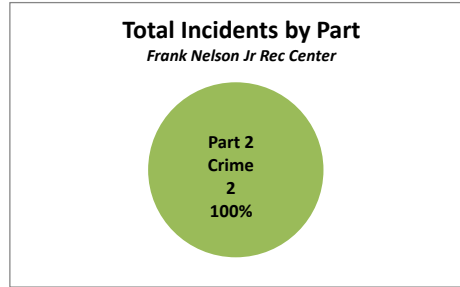

**City Council District 7
Incidents at PPR Sites from 2018**

Frank Nelson Jr Rec Center Summary Analysis

Crime Category	2018
Other Assaults	1
Vandalism/Criminal Mischief	1

Categories	2018
Part 2 Crime	2
Total Incidents	2