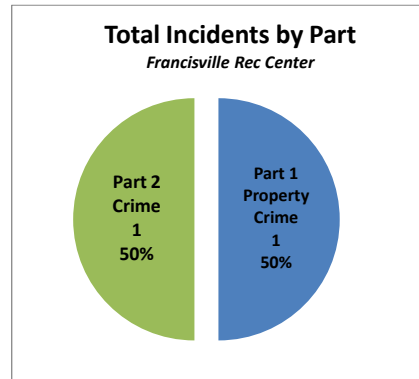

City Council District 5 Incidents at PPR Sites from 2018

Francisville Rec Center Summary Analysis

Crime Category	2018
Theft from Vehicle	1
Vandalism/Criminal Mischief	1

Categories	2018
Part 1 Property Crime	1
Part 2 Crime	1
Total Incidents	2