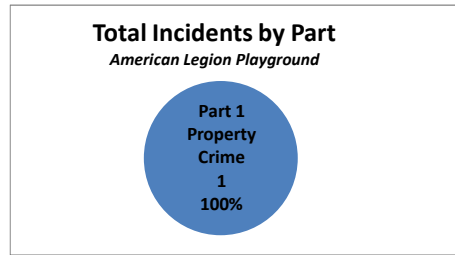

City Council District 6 Incidents at PPR Sites from 2018

American Legion Playground Summary Analysis

Crime Category	2018
Theft from Vehicle	1

Categories	2018
Part 1 Property Crime	1
Total Incidents	1

Summer	Active	Non-Active	TOTAL
Theft from Vehicle			0
TOTAL	0	0	0