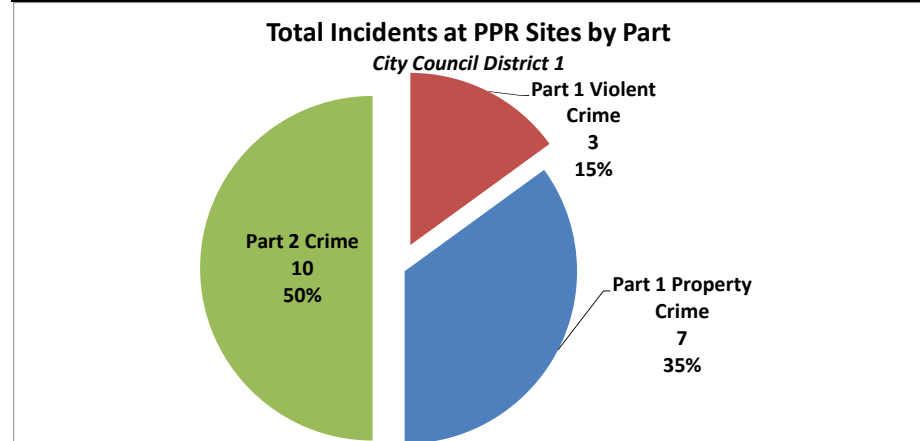

Site Name	# of Incidents	Category	Crime Category
Cohocksink Recreation Center	1	Part 1 Violent Crime	Robbery No Firearm
Cohocksink Recreation Center	1	Part 1 Property Crime	Theft from Vehicle
Cohocksink Recreation Center	1	Part 2 Crime	Narcotic / Drug Law Violations
Columbus Square	1	Part 2 Crime	Other Assaults
Columbus Square	1	Part 2 Crime	Vandalism/Criminal Mischief
Columbus Square	3	Part 2 Crime	All Other Offenses
Dr. Nicola Capitolo Playground	2	Part 2 Crime	Other Assaults
Dr. Nicola Capitolo Playground	1	Part 1 Property Crime	Thefts
Dr. Nicola Capitolo Playground	1	Part 1 Property Crime	Theft from Vehicle
Frank Palumbo Recreation Center	1	Part 2 Crime	Other Assaults
Robert T. Heitzman Recreation Center	1	Part 2 Crime	Vandalism/Criminal Mischief
Samuel Recreation Center	1	Part 1 Violent Crime	Robbery No Firearm
Starr Garden Playground	1	Part 1 Property Crime	Theft from Vehicle
Stokely Playground	1	Part 1 Violent Crime	Robbery Firearm
Tip Top Playground	2	Part 1 Property Crime	Theft from Vehicle
Tip Top Playground	1	Part 1 Property Crime	Recovered Stolen Motor Vehicle
Total Incidents in District	20		

	Part 1 Violent Crime	Part 1 Property Crime	Part 2 Crime	Total Incidents
All Other Offenses			3	3
Narcotic / Drug Law Violations			1	1
Other Assaults			4	4
Recovered Stolen Motor Vehicle		1		1
Robbery Firearm	1			1
Robbery No Firearm	2			2
Theft from Vehicle		5		5
Thefts		1		1
Vandalism/Criminal Mischief			2	2
Total Categories	3	7	10	20