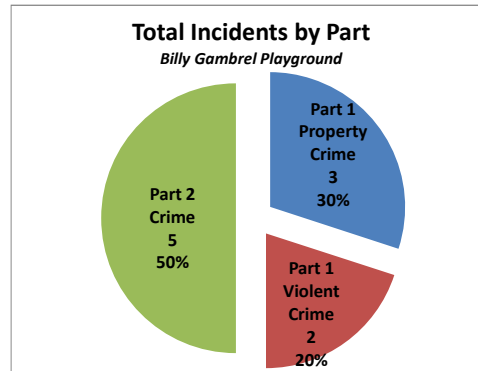

**City Council District 7
Incidents at PPR Sites from 2018**

Billy Gambrel Playground Summary Analysis

Crime Category	2018
Aggravated Assault No Firearm	1
All Other Offenses	1
Burglary Residential	1
Narcotic / Drug Law Violations	2
Other Assaults	1
Rape	1
Recovered Stolen Motor Vehicle	1
Thefts	1
Vandalism/Criminal Mischief	1

Categories	2018
Part 1 Property Crime	3
Part 1 Violent Crime	2
Part 2 Crime	5
Total Incidents	10