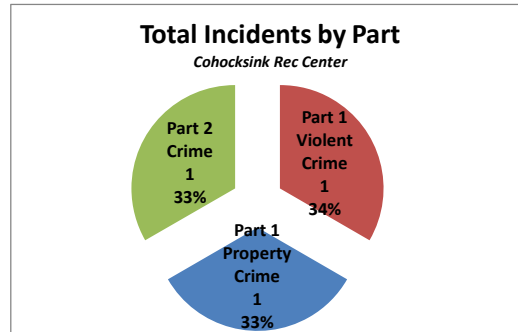

City Council District 1 Incidents at PPR Sites from 2018

2018 Summary Analysis from City Council District 1

Site Name	# of Incidents	Category	Crime Category
Cohocksink Recreation Center	1	Part 1 Violent Crime	Robbery No Firearm
Cohocksink Recreation Center	1	Part 1 Property Crime	Theft from Vehicle
Cohocksink Recreation Center	1	Part 2 Crime	Narcotic / Drug Law Violations
Columbus Square	1	Part 2 Crime	Other Assaults
Columbus Square	1	Part 2 Crime	Vandalism/Criminal Mischief
Columbus Square	3	Part 2 Crime	All Other Offenses
Dr. Nicola Capitolo Playground	2	Part 2 Crime	Other Assaults
Dr. Nicola Capitolo Playground	1	Part 1 Property Crime	Thefts
Dr. Nicola Capitolo Playground	1	Part 1 Property Crime	Theft from Vehicle
Frank Palumbo Recreation Center	1	Part 2 Crime	Other Assaults
Robert T. Heitzman Recreation Center	1	Part 2 Crime	Vandalism/Criminal Mischief
Samuel Recreation Center	1	Part 1 Violent Crime	Robbery No Firearm
Starr Garden Playground	1	Part 1 Property Crime	Theft from Vehicle
Stokely Playground	1	Part 1 Violent Crime	Robbery Firearm
Tip Top Playground	2	Part 1 Property Crime	Theft from Vehicle
Tip Top Playground	1	Part 1 Property Crime	Recovered Stolen Motor Vehicle
Total Incidents in District	20		

	Part 1 Violent Crime	Part 1 Property Crime	Part 2 Crime	Total Incidents
All Other Offenses			3	3
Narcotic / Drug Law Violations			1	1
Other Assaults			4	4
Recovered Stolen Motor Vehicle		1		1
Robbery Firearm	1			1
Robbery No Firearm	2			2
Theft from Vehicle		5		5
Thefts		1		1
Vandalism/Criminal Mischief			2	2
Total Categories	3	7	10	20

City Council District 1 Incidents at PPR Sites from 2018

Cohocksink Rec Center Summary Analysis

Crime Category	2018
Narcotic / Drug Law Violations	1
Robbery No Firearm	1
Theft from Vehicle	1

Categories	2018
Part 1 Violent Crime	1
Part 1 Property Crime	1
Part 2 Crime	1
Total Incidents	3