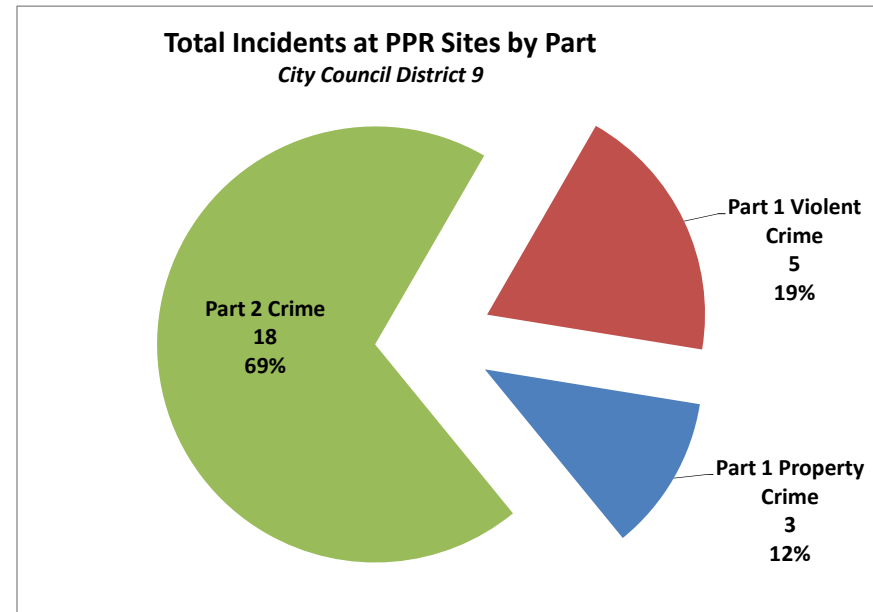

City Council District 9 Incidents at PPR Sites from 2018

Summary Analysis from City Council District 9

Site Name	# of Incidents	Category	Crime Category
Lawncrest Recreation Center	6	Part 2 Crime	All Other Offenses
Lawncrest Recreation Center	5	Part 2 Crime	Other Assaults
Lawncrest Recreation Center	1	Part 1 Violent Crime	Robbery Firearm
Lawncrest Recreation Center	2	Part 1 Violent Crime	Robbery No Firearm
Lawncrest Recreation Center	1	Part 1 Property Crime	Thefts
Lawncrest Recreation Center	1	Part 2 Crime	Vandalism/Criminal Mischief
Olney Recreation Center	2	Part 2 Crime	Other Assaults
Olney Recreation Center	1	Part 1 Property Crime	Recovered Stolen Motor Vehicle
Simons Youth Center & Teen Center	1	Part 2 Crime	Other Assaults
Simons Youth Center & Teen Center	1	Part 1 Property Crime	Recovered Stolen Motor Vehicle
Simons Youth Center & Teen Center	2	Part 1 Property Crime	Thefts
Sturgis Playground	1	Part 2 Crime	Vandalism/Criminal Mischief
Thomas E. Jardel Memorial Field	1	Part 2 Crime	All Other Offenses
Ziehler Playground	1	Part 2 Crime	All Other Offenses
Total Incidents in District	26		

	Part 1 Violent Crime	Part 1 Property Crime	Part 2 Crime	Total Incidents
All Other Offenses			8	8
Other Assaults			8	8
Recovered Stolen Motor Vehicle	2			2
Robbery Firearm		1		1
Robbery No Firearm		2		2
Thefts	3			3
Vandalism/Criminal Mischief			2	2
Total Categories	5	3	18	26