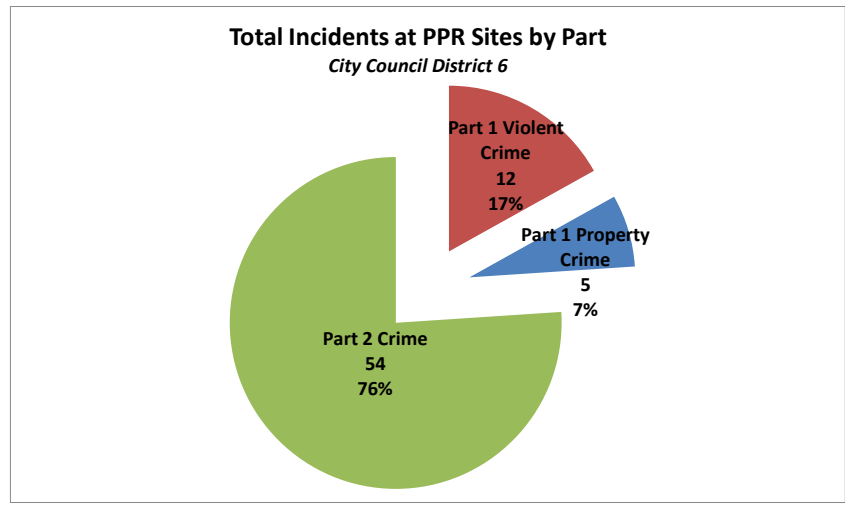

Part 1 Violent Crime	Part 1 Property Crime	Part 2 Crime	Total Incidents
Aggravated Assault No Firearm		2		2
All Other Offenses			41	41
Arson			1	1
Fraud			2	2
Narcotic / Drug Law Violations			1	1
Other Assaults			4	4
Other Sex Offenses (Not Commercialized)			1	1
Rape		1		1
Recovered Stolen Motor Vehicle	6			6
Robbery Firearm		1		1
Robbery No Firearm		1		1
Theft from Vehicle	5			5
Thefts	1			1
Vandalism/Criminal Mischief			4	4
Total Categories	12	5	54	71