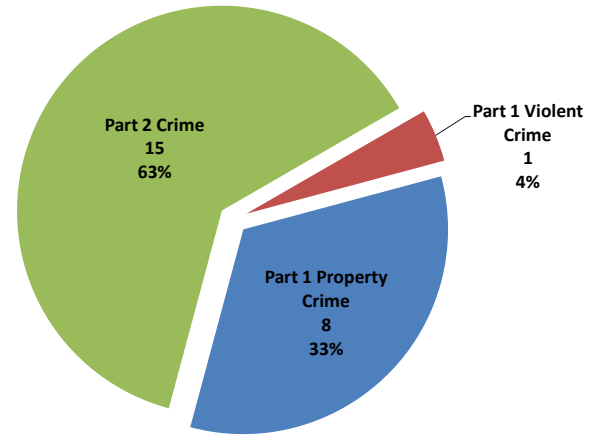

Site Name	# of Incidents	Category	Crime Category
Charles A. Baker Playground	3	Part 2 Crime	All Other Offenses
Charles A. Baker Playground	1	Part 2 Crime	Narcotic / Drug Law Violations
Gustine Recreation Center	1	Part 1 Property Crime	Theft from Vehicle
Gustine Recreation Center	1	Part 1 Violent Crime	Aggravated Assault No Firearm
Gustine Recreation Center	1	Part 2 Crime	Other Sex Offenses (Not Commercialized)
Haddington-Marshall L. Shepard, Sr. Rec Center	2	Part 1 Property Crime	Thefts
Haddington-Marshall L. Shepard, Sr. Rec Center	2	Part 1 Violent Crime	Robbery No Firearm
Haddington-Marshall L. Shepard, Sr. Rec Center	5	Part 2 Crime	All Other Offenses
Haddington-Marshall L. Shepard, Sr. Rec Center	1	Part 2 Crime	Narcotic / Drug Law Violations
Susan Gorgas Park	2	Part 1 Property Crime	Theft from Vehicle
Susan Gorgas Park	3	Part 2 Crime	All Other Offenses
W. Freeland Kendrick Recreation Center	1	Part 2 Crime	All Other Offenses
Charles A. Papa Playground	1	Part 1 Property Crime	Motor Vehicle Theft
Total Incidents in District	23		

	Part 1 Violent Crime	Part 1 Property Crime	Part 2 Crime	Total Incidents
Aggravated Assault No Firearm	1			1
All Other Offenses			12	12
Motor Vehicle Theft		1		1
Narcotic / Drug Law Violations			2	2
Other Sex Offenses (Not Commercialized)			1	1
Robbery No Firearm		2		2
Theft from Vehicle		3		3
Thefts		2		2
Total Categories	1	8	15	24

Total Incidents at PPR Sites by Part
City Council District 4