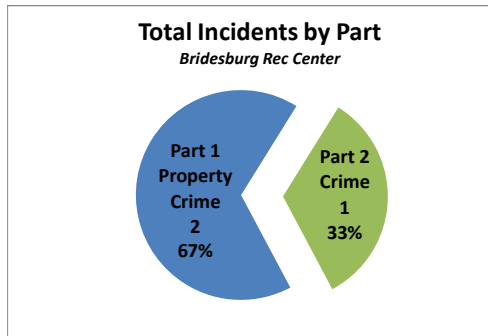

Summer	Active	Non-Active	TOTAL
Theft from Vehicle	1		1
TOTAL	1	0	1

Off-Season	Active	Non-Active	TOTAL
Theft from Vehicle	1		1
Other Assaults	1		1
TOTAL	2	0	2

Disston Recreation Center Summary Analysis

Crime Category	2018
Theft from Vehicle	1

Categories	2018
Part 1 Property Crime	1
Total Incidents	1