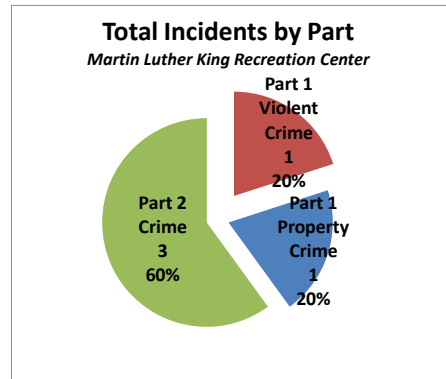

City Council District 5 Incidents at PPR Sites from 2018

Martin Luther King Recreation Center Summary Analysis

Crime Category	2018
Thefts	1
Rape	1
All Other Offenses	2
Other Assaults	1

Categories	2018
Part 1 Violent Crime	1
Part 1 Property Crime	1
Part 2 Crime	3
Total Incidents	5

Summer	Active	Non-Active	TOTAL
			0
TOTAL	0	0	0

Off-Season	Active	Non-Active	TOTAL
Thefts		1	1
Rape	1		1
All Other Offenses		2	2
Other Assaults	1		1
TOTAL	2	3	5

Roberto Clemente Playground Summary Analysis

Crime Category	2018
Other Assaults	2
Recovered Stolen Motor Vehicle	1
Theft from Vehicle	6
Thefts	2
Vandalism/Criminal Mischief	7

Categories	2018
Part 1 Property Crime	9
Part 2 Crime	9
Total Incidents	18