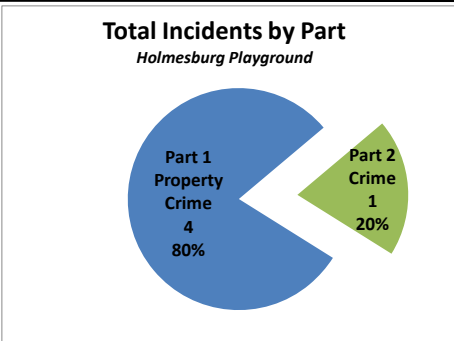

Holmesburg Playground Summary Analysis

Crime Category	2018
Recovered Stolen Motor Vehicle	4
Narcotic / Drug Law Violations	1

Catgories	2018
Part 1 Property Crime	4
Part 2 Crime	1
Total Incidents	5