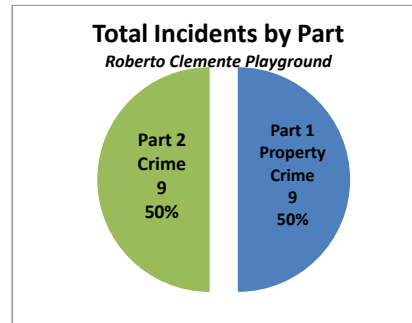

Summer	Active	Non-Active	TOTAL
Thefts		1	1
Recovered Stolen Motor Vehicle	1		1
TOTAL	1	1	2

Off-Season	Active	Non-Active	TOTAL
Other Assaults	2		2
Theft from Vehicle	1	5	6
Thefts	1		1
Vandalism/Criminal Mischief	1	6	7
TOTAL	5	11	16

Veterans Playground Summary Analysis

Crime Category	2018
Thefts	1
Vandalism/Criminal Mischief	3

Categories	2018
Part 1 Property Crime	1
Part 2 Crime	3
Total Incidents	4