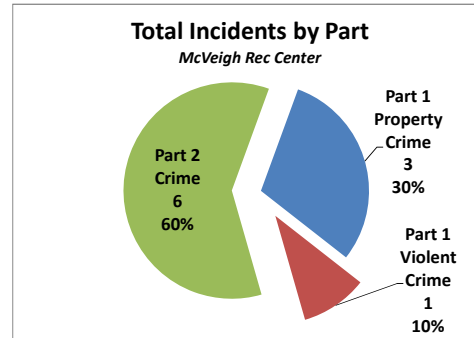

McVeigh Rec Center Summary Analysis

Crime Category	2018
Aggravated Assault Firearm	1
All Other Offenses	6
Recovered Stolen Motor Vehicle	2
Theft from Vehicle	1

Categories	2018
Part 1 Property Crime	3
Part 1 Violent Crime	1
Part 2 Crime	6
Total Incidents	10