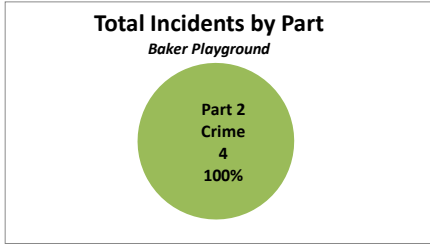

**City Council District 4
Incidents at PPR Sites from 2018**

Baker Playground Summary Analysis

Crime Category	2018
All Other Offenses	3
Narcotic / Drug Law Violations	1

Categories	2018
Part 2 Crime	4
Total Incidents	4

Summer	Active	Non-Active	TOTAL
All Other Offenses		3	3
TOTAL	0	3	3

Off-Season	Active	Non-Active	TOTAL
Narcotic / Drug Law Violations	1		1
TOTAL	1	0	1

Gustine Rec Center Summary Analysis

Crime Category	2018
Theft from Vehicle	1
Aggravated Assault No Firearm	1
Other Sex Offenses (Not Commercialized)	1

Categories	2018
Part 1 Property Crime	1
Part 1 Violent Crime	1
Part 2 Crime	1
Total Incidents	3