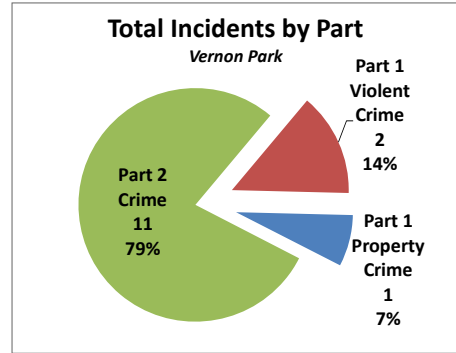

City Council District 8 Incidents at PPR Sites from 2018

Vernon Park Summary Analysis

Crime Category	2018
Aggravated Assault No Firearm	1
All Other Offenses	5
Driving Under the Influence	1
Narcotic / Drug Law Violations	4
Other Assaults	1
Rape	1
Thefts	1

Categories	2018
Part 1 Violent Crime	2
Part 1 Property Crime	1
Part 2 Crime	11
Total Incidents	14

Summer	Active	Non-Active	TOTAL
All Other Offenses	1	2	3
TOTAL	1	2	3

Off-Season	Active	Non-Active	TOTAL
Aggravated Assault No Firearm	1		1
All Other Offenses	1	1	2
Driving Under the Influence		1	1
Narcotic / Drug Law Violations	4		4
Other Assaults	1		1
Rape	1		1
Thefts		1	1
TOTAL	8	3	11

Panati Playground Summary Analysis

Crime Category	2018
Driving Under the Influence	1
Robbery Firearm	1

Categories	2018
Part 1 Violent Crime	1
Part 2 Crime	1
Total Incidents	2