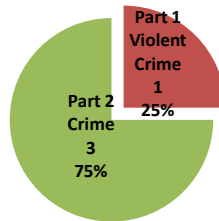

Total Incidents by Part *Vogt Rec Center*

Summer	Active	Non-Active	TOTAL
Other Sex Offenses (Not Commercialized)	1		1
TOTAL	1	0	1

Off-Season	Active	Non-Active	TOTAL
Aggravated Assault No Firearm	1		1
Fraud	1		1
Other Assaults	1		1
TOTAL	3	0	3

Wissinoming Playground Summary Analysis

Crime Category	2018
Robbery No Firearm	1
Fraud	1

Categories	2018
Part 1 Violent Crime	1
Part 2 Crime	1
Total Incidents	2