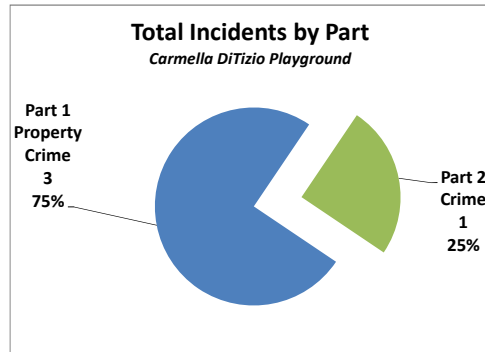

Carmella DiTizio Playground Summary Analysis

Crime Category	2018
Burglary Non-Residential	2
Other Assaults	1
Recovered Stolen Motor Vehicle	1

Categories	2018
Part 1 Property Crime	3
Part 2 Crime	1
Total Incidents	4