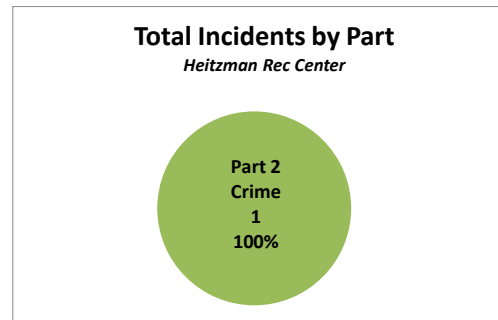

Heitzman Rec Center Summary Analysis

Crime Category	2018
Vandalism/Criminal Mischief	1

Categories	2018
Part 2 Crime	1
Total Incidents	1