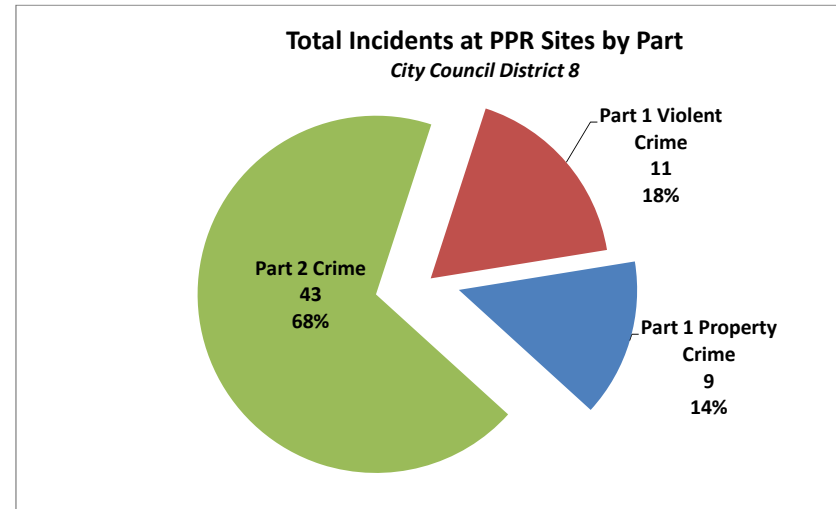

Part 1 Violent Crime	Part 1 Property Crime	Part 2 Crime	Total Incidents
Aggravated Assault No Firearm		4		4
All Other Offenses			14	14
Disorderly Conduct			1	1
Driving Under the Influence			3	3
Embezzlement			1	1
Homicide - Criminal		1		1
Motor Vehicle Theft	1			1
Narcotic / Drug Law Violations			13	13
Other Assaults			7	7
Rape		2		2
Recovered Stolen Motor Vehicle	4			4
Robbery Firearm		2		2
Theft from Vehicle	3			3
Thefts	3			3
Vandalism/Criminal Mischief			2	2
Weapon Violations			2	2
Total Categories	11	9	43	63