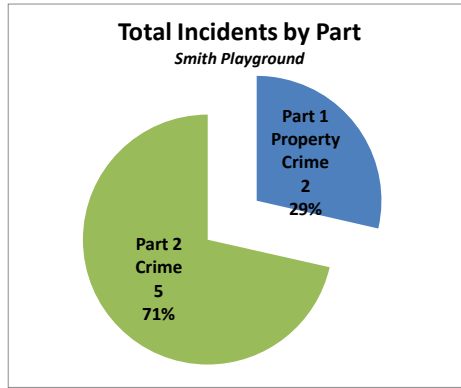

City Council District 2 Incidents at PPR Sites from 2018

Smith Playground Summary Analysis

Crime Category	2018
Driving Under the Influence	1
Other Assaults	3
Recovered Stolen Motor Vehicle	1
Theft from Vehicle	1
Vandalism/Criminal Mischief	1

Categories	2018
Part 1 Property Crime	2
Part 2 Crime	5
Total Incidents	7

Summer	Active	Non-Active	TOTAL
TOTAL	0	0	0

Off-Season	Active	Non-Active	TOTAL
Driving Under the Influence		1	1
Other Assaults	2	1	3
Recovered Stolen Motor Vehicle	1		1
Theft from Vehicle	1		1
Vandalism/Criminal Mischief		1	1
TOTAL	4	3	7

Stinger Square Playground Summary Analysis

Crime Category	2018
Fraud	1
Driving Under the Influence	1

Categories	2018
Part 2 Crime	2
Total Incidents	2