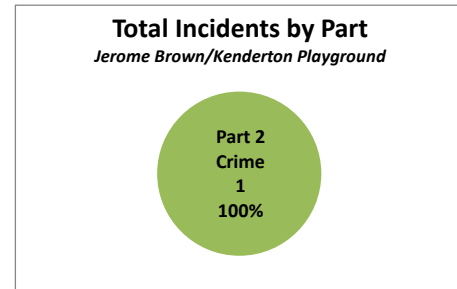

Jerome Brown/Kenderton Playground Summary Analysis

Crime Category	2018
Weapon Violations	1

Categories	2018
Part 2 Crime	1
Total Incidents	1

Summer	Active	Non-Active	TOTAL
TOTAL	0	0	0

Off-Season	Active	Non-Active	TOTAL
Weapon Violations		1	1
TOTAL	0	1	1

Barrett Playground Summary Analysis

Crime Category	2018
Rape	1
Recovered Stolen Motor Vehicle	1
Thefts	1

Categories	2018
Part 1 Property Crime	2
Part 1 Violent Crime	1
Total Incidents	3