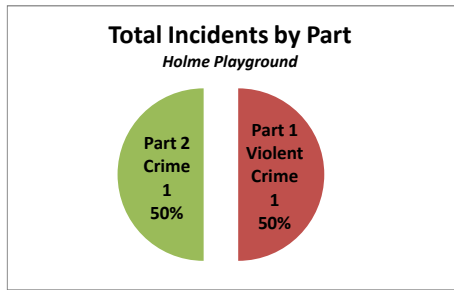

City Council District 6 Incidents at PPR Sites from 2018

Holme Playground Summary Analysis

Crime Category	2018
Aggravated Assault No Firearm	1
Vandalism/Criminal Mischief	1

Catgories	2018
Part 1 Violent Crime	1
Part 2 Crime	1
Total Incidents	2