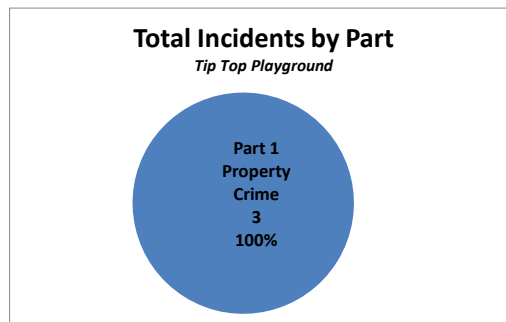

Tip Top Playground Summary Analysis

Crime Category	2018
Recovered Stolen Motor Vehicle	1
Theft from Vehicle	2

Categories	2018
Part 1 Property Crime	3
Total Incidents	3