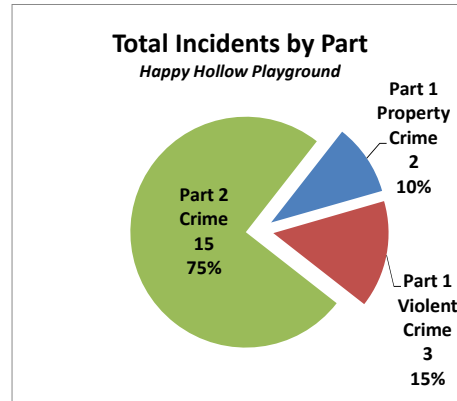

City Council District 8 Incidents at PPR Sites from 2018

Happy Hollow Playground Summary Analysis

Crime Category	2018
Aggravated Assault No Firearm	2
All Other Offenses	2
Disorderly Conduct	1
Driving Under the Influence	1
Narcotic / Drug Law Violations	8
Other Assaults	2
Robbery Firearm	1
Theft from Vehicle	1
Thefts	1
Vandalism/Criminal Mischief	1

Categories	2018
Part 1 Property Crime	2
Part 1 Violent Crime	3
Part 2 Crime	15
Total Incidents	20

Summer	Active	Non-Active	TOTAL
Driving Under the Influence		1	1
Narcotic / Drug Law Violations		1	1
Other Assaults	1		1
TOTAL	1	2	3

Off-Season	Active	Non-Active	TOTAL
Aggravated Assault No Firearm		2	2
All Other Offenses	1	1	2
Disorderly Conduct		1	1
Narcotic / Drug Law Violations	3	4	7
Other Assaults	1		1
Robbery Firearm		1	1
Theft from Vehicle		1	1
Thefts		1	1
Vandalism/Criminal Mischief		1	1
TOTAL	5	12	17