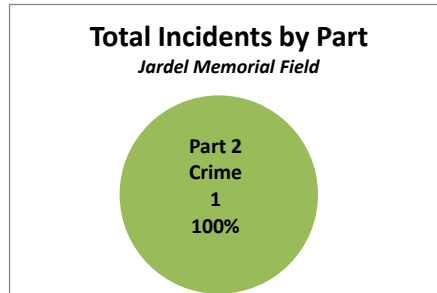

Jardel Memorial Field Summary Analysis

Crime Category	2018
All Other Offenses	1

Categories	2018
Part 2 Crime	1
Total Incidents	1

Summer	Active	Non-Active	TOTAL
TOTAL	0	0	0

Off-Season	Active	Non-Active	TOTAL
All Other Offenses		1	1
TOTAL	0	1	1