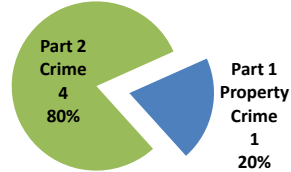

Total Incidents by Part *Roosevelt Playground*

Summer	Active	Non-Active	TOTAL
Theft from Vehicle	1		1
TOTAL	1	0	1

Off-Season	Active	Non-Active	TOTAL
All Other Offenses		4	4
TOTAL	0	4	4

Russo Park Playground Summary Analysis

Crime Category	2018
Recovered Stolen Motor Vehicle	1
Arson	1
Vandalism/Criminal Mischief	1

Catgories	2018
Part 1 Property Crime	1
Part 2 Crime	2
Total Incidents	3