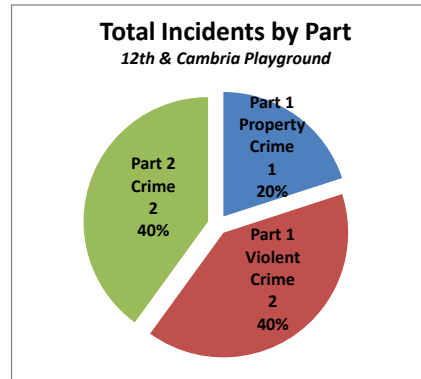

City Council District 5 Incidents at PPR Sites from 2018

12th & Cambria Playground Summary Analysis

Crime Category	2018
Motor Vehicle Theft	1
Aggravated Assault Firearm	1
Homicide - Criminal	1
Weapon Violations	1
Other Assaults	1

Categories	2018
Part 1 Property Crime	1
Part 1 Violent Crime	2
Part 2 Crime	2
Total Incidents	5

Summer	Active	Non-Active	TOTAL
Homicide - Criminal	1		1
Weapon Violations	1		1
TOTAL	2	0	2

Off-Season	Active	Non-Active	TOTAL
Motor Vehicle Theft		1	1
Aggravated Assault Firearm		1	1
Other Assaults		1	1
TOTAL	0	3	3

Gathers Rec Center Summary Analysis

Crime Category	2018
Driving Under the Influence	1

Categories	2018
Part 2 Crime	1
Total Incidents	1