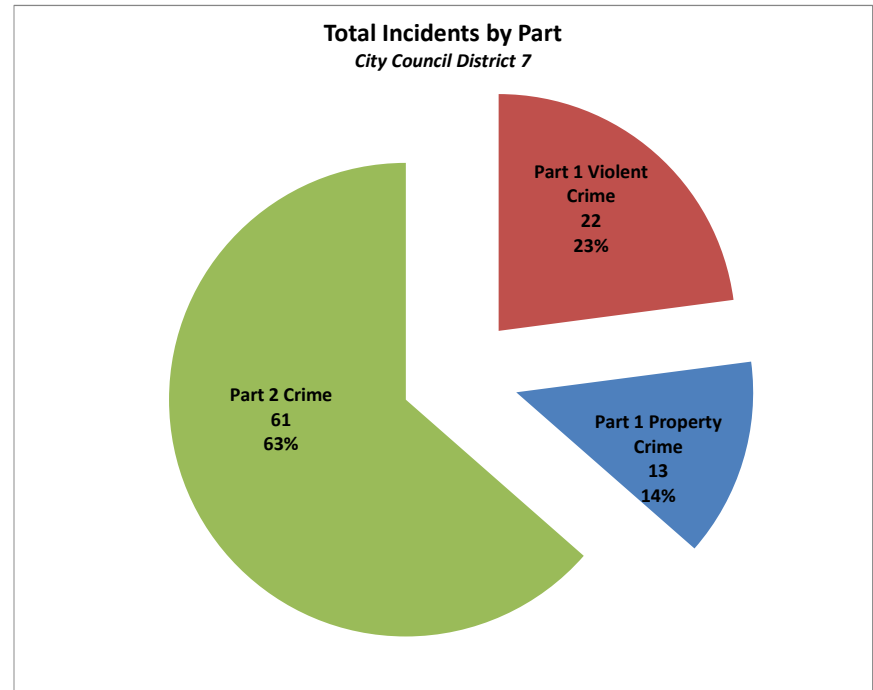

**City Council District 7
Incidents at PPR Sites from 2018**

Billy Gambrel Playground Summary Analysis

Crime Category	2018
Aggravated Assault No Firearm	1
All Other Offenses	1
Burglary Residential	1
Narcotic / Drug Law Violations	2
Other Assaults	1
Rape	1
Recovered Stolen Motor Vehicle	1
Thefts	1
Vandalism/Criminal Mischief	1