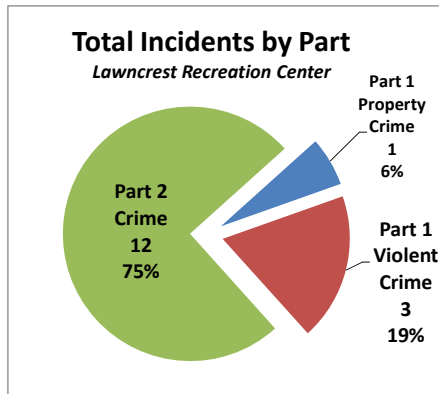

City Council District 9 Incidents at PPR Sites from 2018

Lawncrest Recreation Center Summary Analysis

Crime Category	2018
All Other Offenses	6
Other Assaults	5
Robbery Firearm	1
Robbery No Firearm	2
Thefts	1
Vandalism/Criminal Mischief	1

Categories	2018
Part 1 Property Crime	1
Part 1 Violent Crime	3
Part 2 Crime	12
Total Incidents	16

Summer	Active	Non-Active	TOTAL
All Other Offenses		1	1
Other Assaults	1	1	2
TOTAL	1	2	3

Off-Season	Active	Non-Active	TOTAL
All Other Offenses	3	2	5
Other Assaults	1	2	3
Robbery Firearm		1	1
Robbery No Firearm	1	1	2
Thefts	1		1
Vandalism/Criminal Mischief	1		1
TOTAL	7	6	13

Olney Rec Center Summary Analysis

Crime Category	2018
Other Assaults	2
Recovered Stolen Motor Vehicle	1

Categories	2018
Part 1 Property Crime	1
Part 2 Crime	2
Total Incidents	3