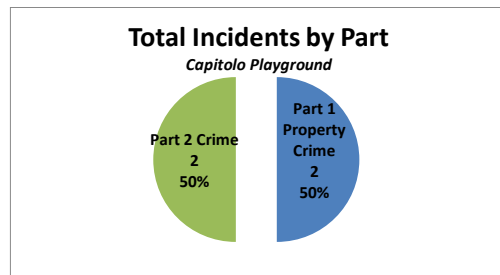

Capitolo Playground Summary Analysis

Crime Category	2018
Other Assaults	2
Thefts	1
Theft from Vehicle	1

Categories	2018
Part 1 Property Crime	2
Part 2 Crime	2
Total Incidents	4