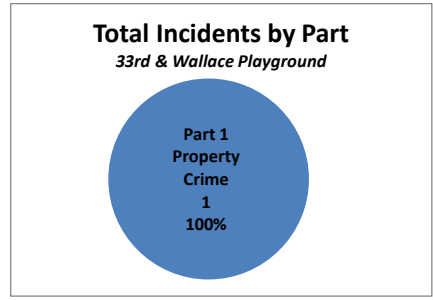

City Council District 3 Incidents at PPR Sites from 2018

33rd & Wallace Playground Summary Analysis

Crime Category	2018
Thefts	1

Categories	2018
Part 1 Property Crime	1
Total Incidents	1

Summer	Active	Non-Active	TOTAL
			0
TOTAL	0	0	0