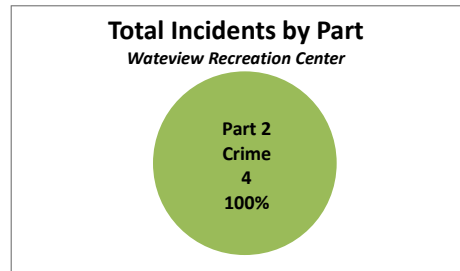

**City Council District 8
Incidents at PPR Sites from 2018**

Waterview Recreation Center Summary Analysis

Crime Category	2018
All Other Offenses	2
Embezzlement	1
Narcotic / Drug Law Violations	1

Categories	2018
Part 2 Crime	4
Total Incidents	4

Summer	Active	Non-Active	TOTAL
All Other Offenses		1	1
Embezzlement	1		1
TOTAL	1	1	2

Off-Season	Active	Non-Active	TOTAL
All Other Offenses	1		1
Narcotic / Drug Law Violations	1		1
TOTAL	2	0	2