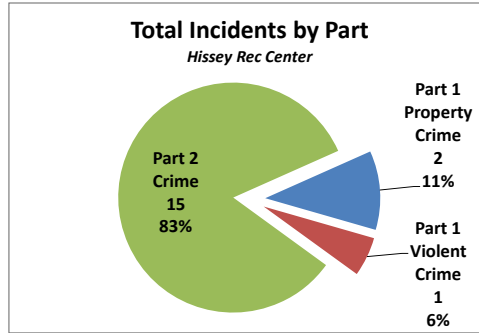

**City Council District 7
Incidents at PPR Sites from 2018**

Hissey Rec Center Summary Analysis

Crime Category	2018
Aggravated Assault No Firearm	1
All Other Offenses	7
Narcotic / Drug Law Violations	8
Recovered Stolen Motor Vehicle	1
Thefts	1

Categories	2018
Part 1 Property Crime	2
Part 1 Violent Crime	1
Part 2 Crime	15
Total Incidents	18