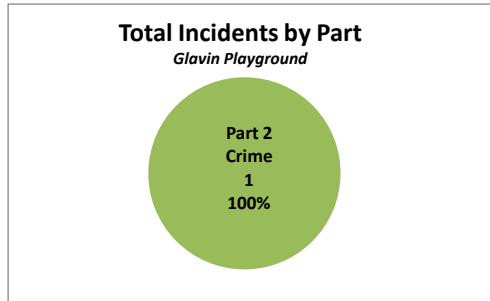

Glavin Playground Summary Analysis

Crime Category	2018
Other Assaults	1

Categories	2018
Part 2 Crime	1
Total Incidents	1

Summer	Active	Non-Active	TOTAL
Other Assaults		1	1
TOTAL	0	1	1

Off-Season	Active	Non-Active	TOTAL
TOTAL	0	0	0

Frankford & Solly Playground Summary Analysis

Crime Category	2018
All Other Offenses	37
Vandalism/Criminal Mischief	1

Categories	2018
Part 2 Crime	38
Total Incidents	38