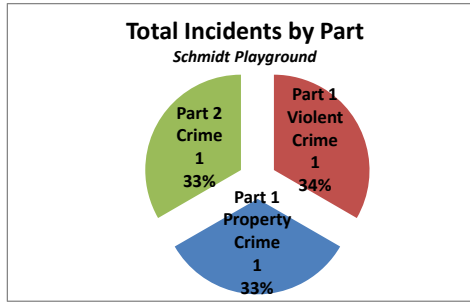

**City Council District 7
Incidents at PPR Sites from 2018**

Schmidt Playground Summary Analysis

Crime Category	2018
Narcotic / Drug Law Violations	1
Rape	1
Theft from Vehicle	1

Categories	2018
Part 1 Violent Crime	1
Part 1 Property Crime	1
Part 2 Crime	1
Total Incidents	3