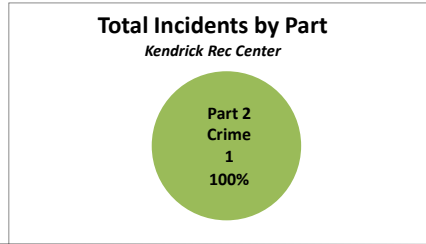

Kendrick Rec Center Summary Analysis

Crime Category	2018
All Other Offenses	1

Categories	2018
Part 2 Crime	1
Total Incidents	1

Summer	Active	Non-Active	TOTAL
			0
TOTAL	0	0	0

Off-Season	Active	Non-Active	TOTAL
All Other Offenses	1		1
TOTAL	1	0	1

Papa Playground Summary Analysis

Crime Category	2018
Motor Vehicle Theft	1

Categories	2018
Part 1 Property Crime	1
Total Incidents	1