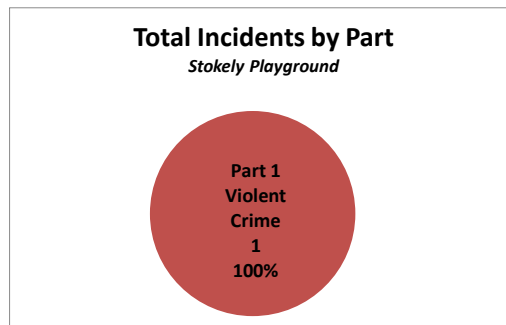

City Council District 1 Incidents at PPR Sites from 2018

Starr Garden Playground Summary Analysis

Crime Category	2018
Theft from Vehicle	1

Categories	2018
Part 1 Property Crime	1
Total Incidents	1

Summer	Active	Non-Active	TOTAL
TOTAL	0	0	0

Off-Season	Active	Non-Active	TOTAL
Theft from Vehicle	1		1
TOTAL	1	0	1

Stokely Playground Summary Analysis

Crime Category	2018
Robbery Firearm	1

Categories	2018
Part 1 Violent Crime	1
Total Incidents	1

Summer	Active	Non-Active	TOTAL
TOTAL	0	0	0