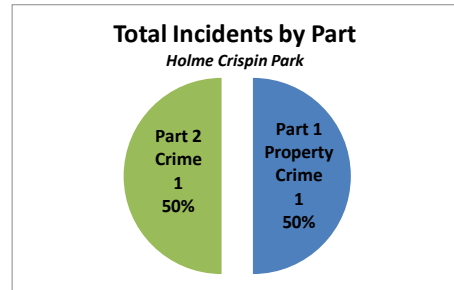

Holme Crispin Park Summary Analysis

Crime Category	2018
Thefts	1
Vandalism/Criminal Mischief	1

Catgories	2018
Part 1 Property Crime	1
Part 2 Crime	1
Total Incidents	2

Summer	Active	Non-Active	TOTAL
Thefts	1		1
TOTAL	1	0	1