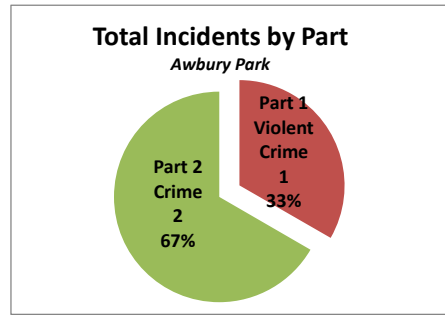

City Council District 8 Incidents at PPR Sites from 2018

Awbury Park Summary Analysis

Crime Category	2018
Aggravated Assault No Firearm	1
All Other Offenses	1
Other Assaults	1

Categories	2018
Part 1 Violent Crime	1
Part 2 Crime	2
Total Incidents	3

Summer	Active	Non-Active	TOTAL
All Other Offenses		1	1
Other Assaults	1		1
TOTAL	1	1	2

Off-Season	Active	Non-Active	TOTAL
Aggravated Assault No Firearm	1		1
TOTAL	1	0	1

Rumph Rec Center Summary Analysis

Crime Category	2018
Other Assaults	2
Weapon Violations	1

Categories	2018
Part 2 Crime	3
Total Incidents	3