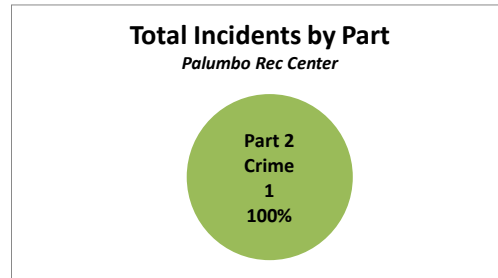

City Council District 1 Incidents at PPR Sites from 2018

Palumbo Rec Center Summary Analysis

Crime Category	2018
Other Assaults	1

Categories	2018
Part 2 Crime	1
Total Incidents	1