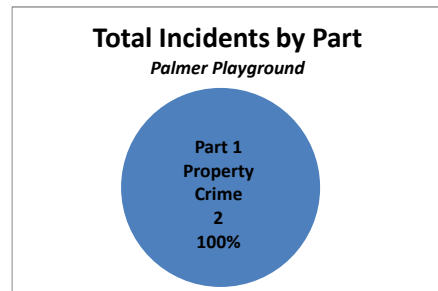

Palmer Playground Summary Analysis

Crime Category	2018
Theft	2

Categories	2018
Part 1 Property Crime	2
Total Incidents	2

Summer	Active	Non-Active	TOTAL
TOTAL	0	0	0

Off-Season	Active	Non-Active	TOTAL
Thefts	1	1	2
TOTAL	1	1	2