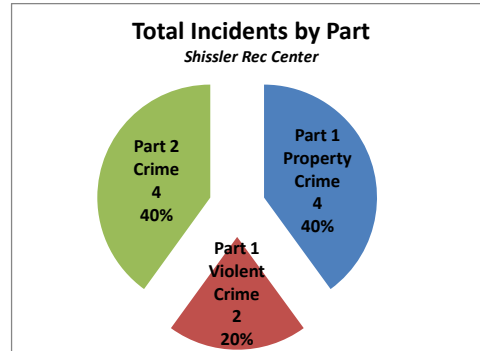

**City Council District 7
Incidents at PPR Sites from 2018**

Shissler Rec Center Summary Analysis

Crime Category	2018
Aggravated Assault No Firearm	2
All Other Offenses	3
Recovered Stolen Motor Vehicle	1
Theft from Vehicle	2
Thefts	1
Vandalism/Criminal Mischief	1

Categories	2018
Part 1 Property Crime	4
Part 1 Violent Crime	2
Part 2 Crime	4
Total Incidents	10

Summer	Active	Non-Active	TOTAL
Aggravated Assault No Firearm	1		1
Recovered Stolen Motor Vehicle	1		1
Theft from Vehicle		1	1
TOTAL	2	1	3

Off-Season	Active	Non-Active	TOTAL
Aggravated Assault No Firearm		1	1
All Other Offenses	2	1	3
Theft from Vehicle		1	1
Thefts	1		1
Vandalism/Criminal Mischief	1		1
TOTAL	4	3	7

Simpson Playground Summary Analysis

Crime Category	2018
Recovered Stolen Motor Vehicle	1
Thefts	1

Categories	2018
Part 1 Property Crime	2
Total Incidents	2