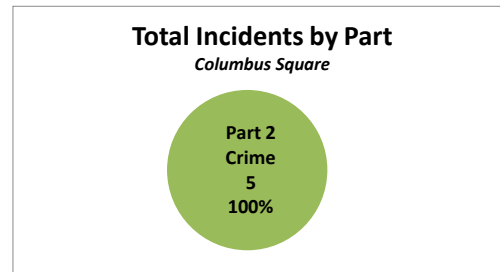

Columbus Square Summary Analysis

Crime Category	2018
All Other Offenses	3
Other Assaults	1
Vandalism/Criminal Mischief	1

Categories	2018
Part 2 Crime	5
Total Incidents	5