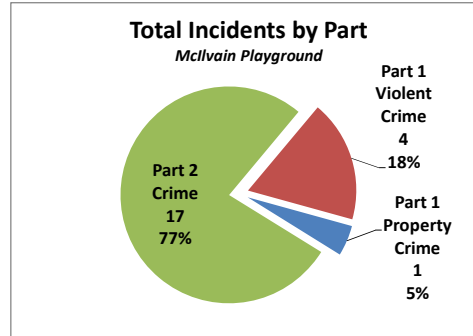

Mclvain Playground Summary Analysis

Crime Category	2017
All Other Offenses	16
Other Assaults	1
Recovered Stolen Motor Vehicle	1
Robbery No Firearm	4

Categories	2017
Part 1 Violent Crime	4
Part 1 Property Crime	1
Part 2 Crime	17
Total Incidents	22