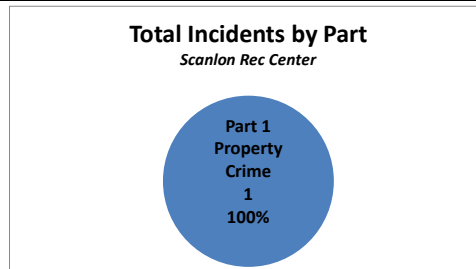

Scanlon Rec Center Summary Analysis

Crime Category	2018
Recovered Stolen Motor Vehicle	1

Categories	2018
Part 1 Property Crime	1
Total Incidents	1