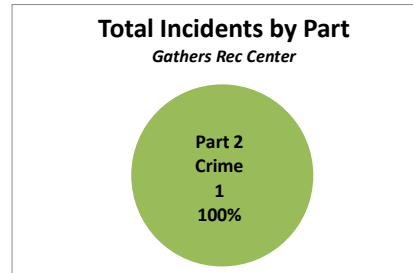

Summer	Active	Non-Active	TOTAL
			0
TOTAL	0	0	0

Off-Season	Active	Non-Active	TOTAL
Driving Under the Influence	1		1
TOTAL	1	0	1