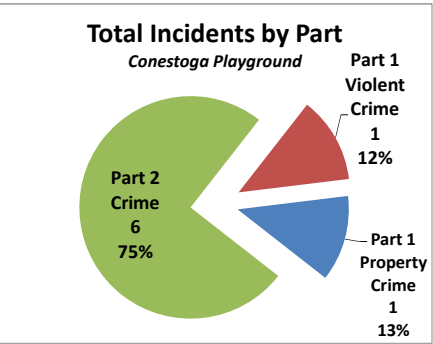

Summer	Active	Non-Active	TOTAL
All Other Offenses	1		1
Robbery Firearm	1		1
TOTAL	2	0	2

Off-Season	Active	Non-Active	TOTAL
All Other Offenses		2	2
Narcotic / Drug Law Violations	1		1
Other Assaults	2		2
Theft from Vehicle	1		1
TOTAL	4	2	6