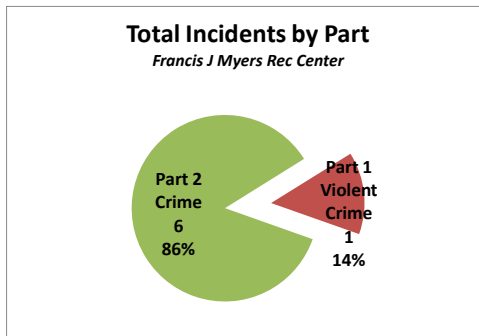

Summer	Active	Non-Active	TOTAL
Driving Under the Influence	1	1	1
TOTAL	0	1	1

Off-Season	Active	Non-Active	TOTAL
All Other Offenses	1	1	2
Driving Under the Influence	1		1
Narcotic / Drug Law Violations	2		2
Robbery No Firearm		1	1
TOTAL	4	2	6

Hawthorne Cultural Center Summary Analysis

Crime Category	2018
All Other Offenses	2
Fraud	1

Categories	2018
Part 2 Crime	3
Total Incidents	3