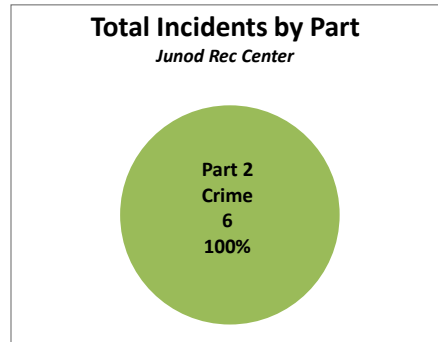

Summer	Active	Non-Active	TOTAL
TOTAL	0	0	0

Off-Season	Active	Non-Active	TOTAL
Driving Under the Influence	1		1
Liquor Law Violations	5		5
TOTAL	6	0	6