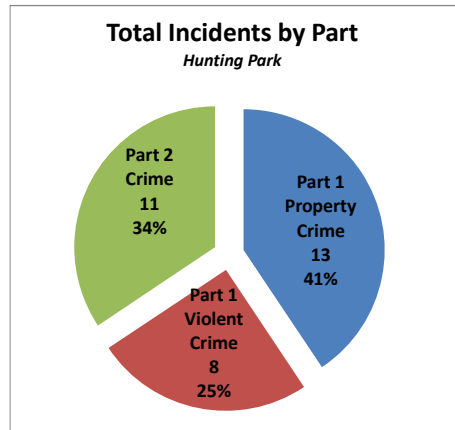

Summer	Active	Non-Active	TOTAL
Driving Under the Influence	1		1
Robbery No Firearm		1	1
Theft from Vehicle	1		1
TOTAL	2	1	3

Off-Season	Active	Non-Active	TOTAL
Aggravated Assault No Firearm		1	1
Driving Under the Influence	1	3	4
Narcotic / Drug Law Violations	1		1
Other Assaults	2	2	4
Rape		1	1
Recovered Stolen Motor Vehicle		1	1
Robbery Firearm		1	1
Robbery No Firearm	2	2	4
Theft from Vehicle	3	6	9
Thefts	2		2
Vandalism/Criminal Mischief		1	1
TOTAL	11	18	29