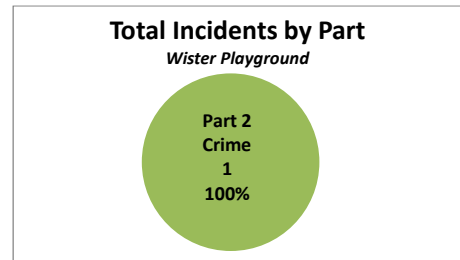

Wister Playground Summary Analysis

Crime Category	2018
All Other Offenses	1

Categories	2018
Part 2 Crime	1
Total Incidents	1

Summer	Active	Non-Active	TOTAL
TOTAL	0	0	0

Off-Season	Active	Non-Active	TOTAL
All Other Offenses	1		1
TOTAL	1	0	1