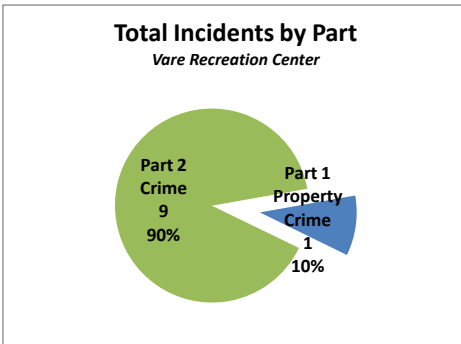

Summer	Active	Non-Active	TOTAL
All Other Offenses		3	3
TOTAL	0	3	3

Off-Season	Active	Non-Active	TOTAL
All Other Offenses	3	1	4
Other Assaults	1		1
Thefts	1		1
Vandalism/Criminal Mischief	1		1
TOTAL	6	1	7