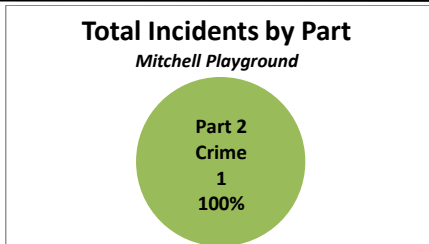

Mitchell Playground Summary Analysis

Crime Category	2018
All Other Offenses	1

Categories	2018
Part 2 Crime	1
Total Incidents	1

Summer	Active	Non-Active	TOTAL
TOTAL	0	0	0

Off-Season	Active	Non-Active	TOTAL
All Other Offenses		1	1
TOTAL	0	1	1