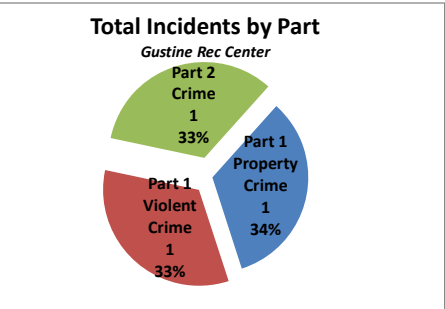

Summer	Active	Non-Active	TOTAL
Theft from Vehicle	1		1
Other Sex Offenses (Not Commercialized)	1		1
TOTAL	2	0	2

Off-Season	Active	Non-Active	TOTAL
Aggravated Assault No Firearm	1		1
TOTAL	1	0	1

Haddington-Shepard Rec Center Summary Analysis

Crime Category	2018
Thefts	2
Robbery No Firearm	2
All Other Offenses	5
Narcotic / Drug Law Violations	1

Categories	2018
Part 1 Property Crime	2
Part 1 Violent Crime	2
Part 2 Crime	6
Total Incidents	10