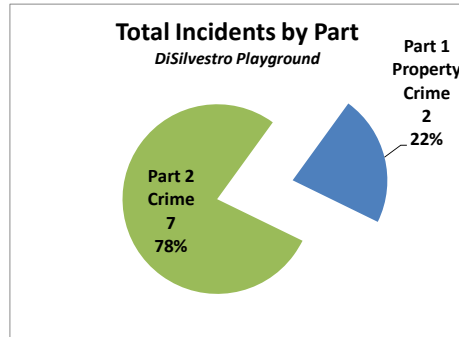

	Part 1 Violent Crime	Part 1 Property Crime	Part 2 Crime	Total Incidents
All Other Offenses			16	16
Arson			1	1
Driving Under the Influence			5	5
Fraud			6	6
Motor Vehicle Theft		1		1
Narcotic/Drug Law Violations			6	6
Other Assaults			7	7
Recovered Stolen Motor Vehicle		2		2
Robbery Firearm	1			1
Robbery No Firearm	1			1
Thefts		4		4
Theft From Vehicle		1		1
Vandalism/Criminal Mischief			2	2
Weapons Violations			1	1
Total Categories	2	8	44	54

City Council District 2 Incidents at PPR Sites from 2018

DiSilvestro Playground Summary Analysis

Crime Category	2018
Arson	1
Driving Under the Influence	1
Fraud	4
Other Assaults	1
Thefts	2

Categories	2018
Part 1 Property Crime	2
Part 2 Crime	7
Total Incidents	9