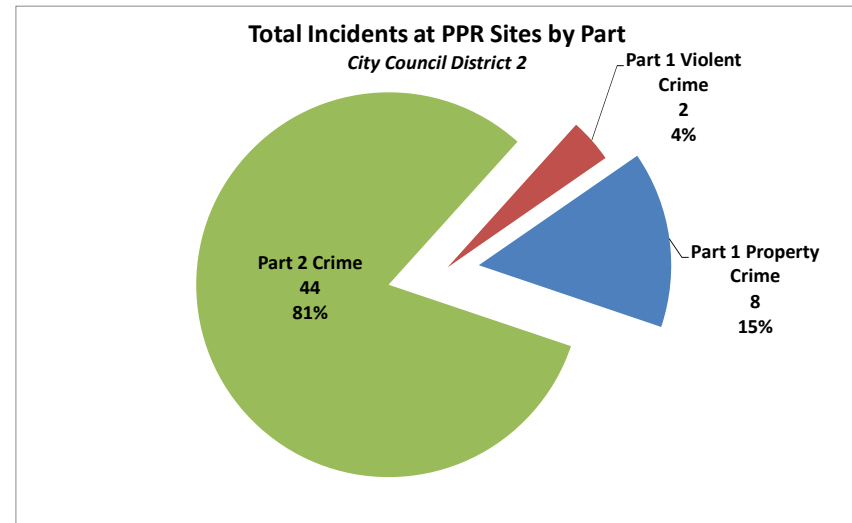

	Part 1 Violent Crime	Part 1 Property Crime	Part 2 Crime	Total Incidents
All Other Offenses			16	16
Arson			1	1
Driving Under the Influence			5	5
Fraud			6	6
Motor Vehicle Theft		1		1
Narcotic/Drug Law Violations			6	6
Other Assaults			7	7
Recovered Stolen Motor Vehicle		2		2
Robbery Firearm	1			1
Robbery No Firearm	1			1
Thefts		4		4
Theft From Vehicle		1		1
Vandalism/Criminal Mischief			2	2
Weapons Violations			1	1
Total Categories	2	8	44	54