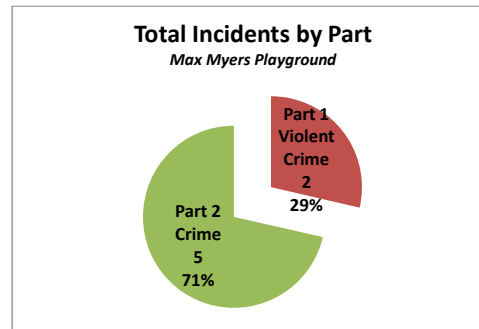

Max Myers Playground Summary Analysis

Crime Category	2018
Aggravated Assault Firearm	1
Aggravated Assault No Firearm	1
Narcotic / Drug Law Violations	2
Other Assaults	3

Categories	2018
Part 1 Violent Crime	2
Part 2 Crime	5
Total Incidents	7