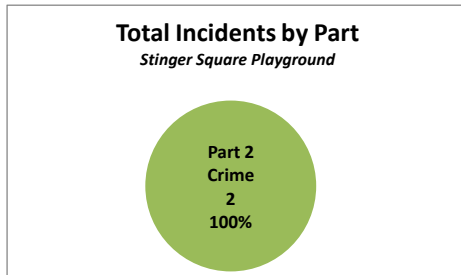

Stinger Square Playground Summary Analysis

Crime Category	2018
Fraud	1
Driving Under the Influence	1

Categories	2018
Part 2 Crime	2
Total Incidents	2

Summer	Active	Non-Active	TOTAL
TOTAL	0	0	0

Off-Season	Active	Non-Active	TOTAL
Fraud		1	1
Driving Under the Influence		1	1
TOTAL	0	2	2