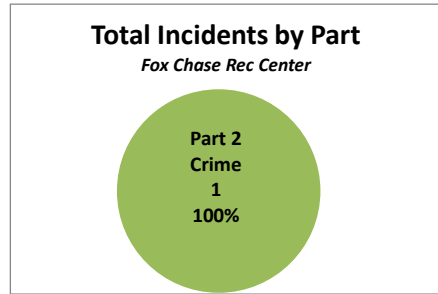

City Council District 10 Incidents at PPR Sites from 2018

Fox Chase Rec Center Summary Analysis

Crime Category	2018
Fraud	1

Categories	2018
Part 2 Crime	1
Total Incidents	1

Summer	Active	Non-Active	TOTAL
TOTAL	0	0	0

Off-Season	Active	Non-Active	TOTAL
Fraud	1		1
TOTAL	1	0	1

Junod Rec Center Summary Analysis

Crime Category	2018
Driving Under the Influence	1
Liquor Law Violations	5

Categories	2018
Part 2 Crime	6
Total Incidents	6