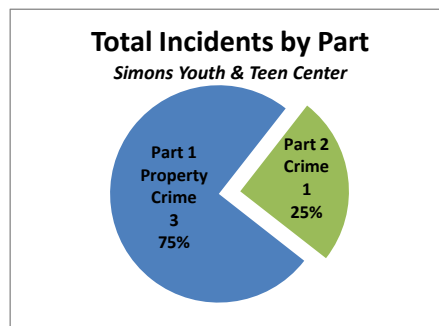

Summer	Active	Non-Active	TOTAL
TOTAL	0	0	0

Off-Season	Active	Non-Active	TOTAL
Other Assaults	1		1
Recovered Stolen Motor Vehicle	1		1
Thefts	1	1	2
TOTAL	3	1	4