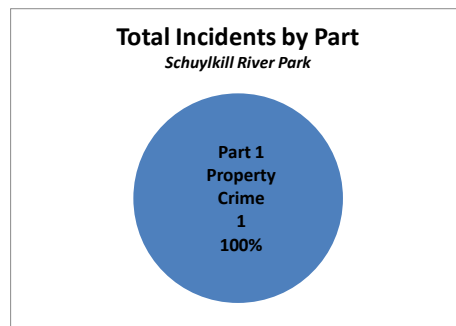

Lanier Park Summary Analysis

Crime Category	2018
Narcotic / Drug Law Violations	1
Other Assaults	1

Categories	2018
Part 2 Crime	2
Total Incidents	2

Summer	Active	Non-Active	TOTAL
Narcotic / Drug Law Violations	1		1
TOTAL	1	0	1

Off-Season	Active	Non-Active	TOTAL
Other Assaults	1		1
TOTAL	1	0	1

Schuylkill River Park Summary Analysis

Crime Category	2018
Recovered Stolen Motor Vehicle	1

Categories	2018
Part 1 Property Crime	1
Total Incidents	1