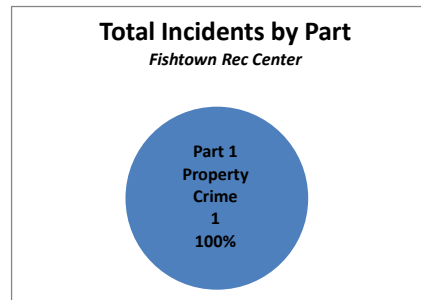

Fishtown Rec Center Summary Analysis

Crime Category	2018
Thefts	1

Categories	2018
Part 1 Property Crime	1
Total Incidents	1

Summer	Active	Non-Active	TOTAL
			0
TOTAL	0	0	0

Off-Season	Active	Non-Active	TOTAL
Thefts		1	1
TOTAL	0	1	1