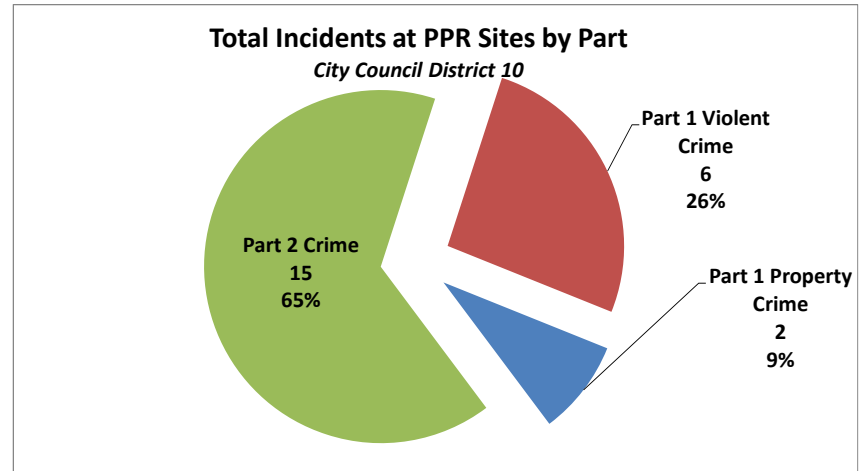

City Council District 10 Incidents at PPR Sites from 2018

Summary Analysis from City Council District 10

Site Name	# of Incidents	Category	Crime Category
Fox Chase Recreation Center	1	Part 2 Crime	Fraud
Jim Junod Recreation Center	1	Part 2 Crime	Driving Under the Influence
Jim Junod Recreation Center	5	Part 2 Crime	Liquor Law Violations
Michael Palmer Playground	2	Part 1 Property Crime	Thefts
Officer Robert Hayes Memorial Playground	1	Part 2 Crime	Other Assaults
Officer Robert Hayes Memorial Playground	1	Part 1 Violent Crime	Rape
Picariello Playground	6	Part 2 Crime	Other Assaults
Picariello Playground	1	Part 1 Property Crime	Recovered Stolen Motor Vehicle
Picariello Playground	1	Part 1 Property Crime	Thefts
Thomas Mitchell Memorial Playground	1	Part 2 Crime	All Other Offenses
Tomlinson & Gifford Playground	1	Part 1 Violent Crime	Aggravated Assault No Firearm
Tomlinson & Gifford Playground	1	Part 1 Property Crime	Burglary Non-Residential
Tomlinson & Gifford Playground	1	Part 1 Property Crime	Thefts
Total Incidents in District	23		

	Part 1 Violent Crime	Part 1 Property Crime	Part 2 Crime	Total Incidents
Aggravated Assault No Firearm		1		1
All Other Offenses			1	1
Burglary Non-Residential	1			1
Driving Under the Influence			1	1
Fraud			1	1
Liquor Law Violations			5	5
Other Assaults			7	7
Rape		1		1
Recovered Stolen Motor Vehicle	1			1
Thefts	4			4
Grand Total	6	2	15	23