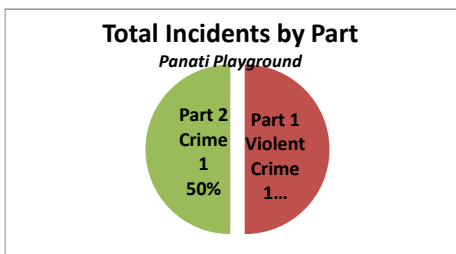

Panati Playground Summary Analysis

Crime Category	2018
Driving Under the Influence	1
Robbery Firearm	1

Categories	2018
Part 1 Violent Crime	1
Part 2 Crime	1
Total Incidents	2

Summer	Active	Non-Active	TOTAL
Robbery Firearm		1	1
TOTAL	0	1	1