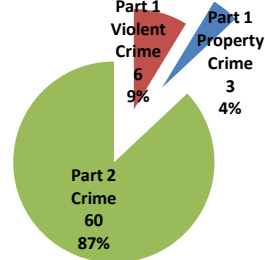

Categories	2018
Part 1 Violent Crime	6
Part 1 Property Crime	3
Part 2 Crime	60
Total Incidents	69

Total Incidents by Part

West Mill Creek Playground

Summer	Active	Non-Active	TOTAL
All Other Offenses	6	1	7
Narcotic / Drug Law Violations	3		3
Other Assaults	1		1
Prostitution and Commercialized Vice	4		4
Recovered Stolen Motor Vehicle	1		1
TOTAL	15	1	16