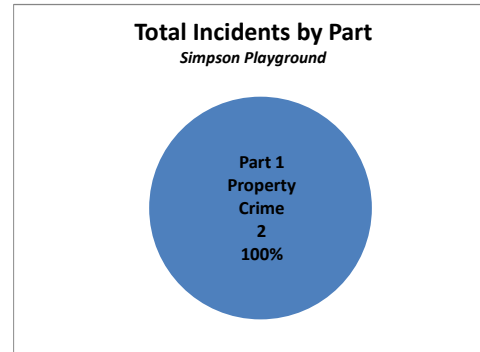

Summer	Active	Non-Active	TOTAL
Thefts	1		1
TOTAL	1	0	1

Off-Season	Active	Non-Active	TOTAL
Recovered Stolen Motor Vehicle	1		1
TOTAL	1	0	1