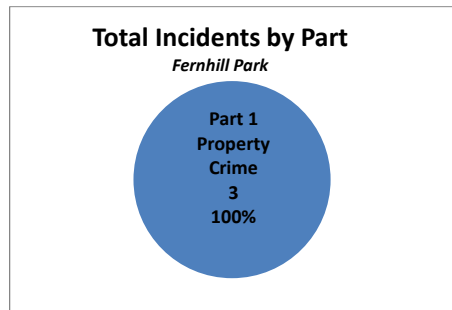

Summer	Active	Non-Active	TOTAL
TOTAL	0	0	0

Off-Season	Active	Non-Active	TOTAL
Motor Vehicle Theft	1		1
Recovered Stolen Motor Vehicle		1	1
Theft from Vehicle		1	1
TOTAL	1	2	3