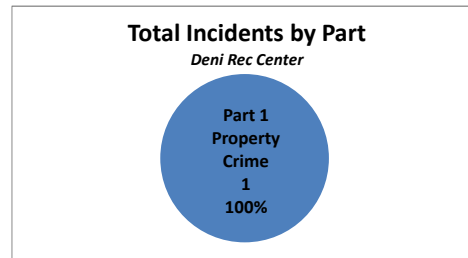

Deni Rec Center Summary Analysis

Crime Category	2018
Recovered Stolen Motor Vehicle	1

Categories	2018
Part 1 Property Crime	1
Total Incidents	1