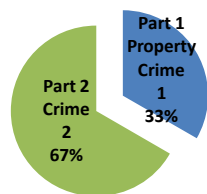

Total Incidents by Part *Russo Park Playground*

Summer	Active	Non-Active	TOTAL
			0
TOTAL	0	0	0

Off-Season	Active	Non-Active	TOTAL
Recovered Stolen Motor Vehicle	1		1
Arson	1		1
Vandalism/Criminal Mischief	1		1
TOTAL	3	0	3