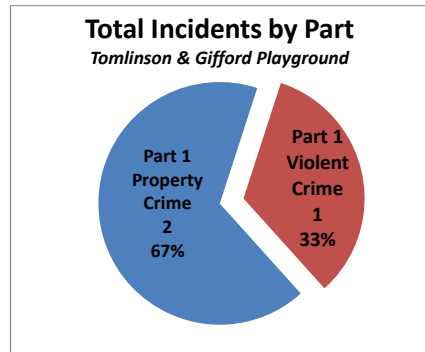

Tomlinson & Gifford Playground Summary Analysis

Crime Category	2018
Aggravated Assault No Firearm	1
Burglary Non-Residential	1
Thefts	1

Categories	2018
Part 1 Property Crime	2
Part 1 Violent Crime	1
Total Incidents	3