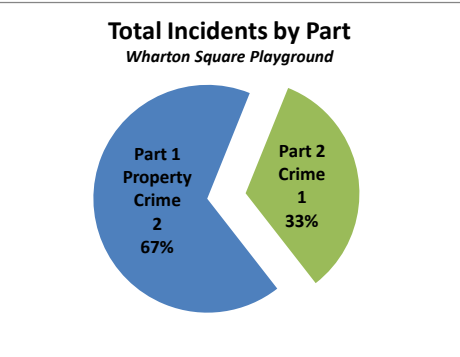

**City Council District 2
Incidents at PPR Sites from 2018**

Wharton Square Playground Summary Analysis

Crime Category	2018
Motor Vehicle Theft	1
Thefts	1
All Other Offenses	1

Categories	2018
Part 1 Property Crime	2
Part 2 Crime	1
Total Incidents	3