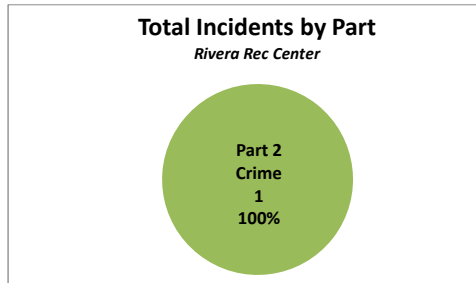

Rivera Rec Center Summary Analysis

Crime Category	2018
Other Assaults	1

Categories	2018
Part 2 Crime	1
Total Incidents	1