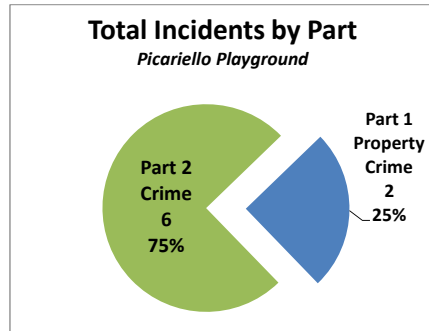

Summer	Active	Non-Active	TOTAL
TOTAL	0	0	0

Off-Season	Active	Non-Active	TOTAL
Other Assaults	2	4	6
Recovered Stolen Motor Vehicle	1		1
Thefts	1		1
TOTAL	4	4	8