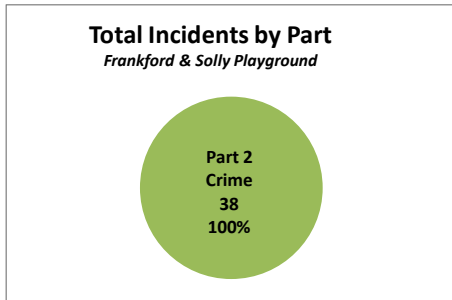

Summer	Active	Non-Active	TOTAL
All Other Offenses	37		37
TOTAL	37	0	37

Off-Season	Active	Non-Active	TOTAL
Vandalism/Criminal Mischief		1	1
TOTAL	0	1	1