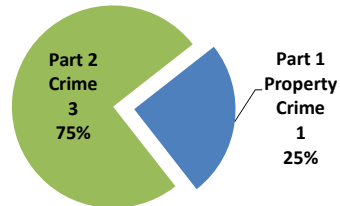

Total Incidents by Part *Stenton Park Playground*

Summer	Active	Non-Active	TOTAL
TOTAL	0	0	0

Off-Season	Active	Non-Active	TOTAL
All Other Offenses	2		2
Theft from Vehicle	1		1
Vandalism/Criminal Mischief		1	1
TOTAL	3	1	4