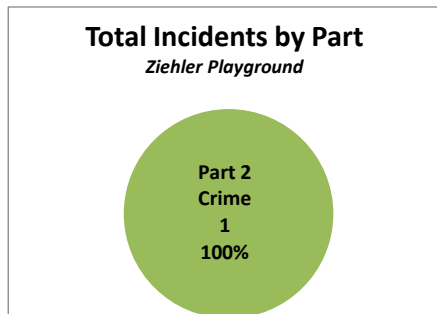

Ziehler Playground Summary Analysis

Crime Category	2018
All Other Offenses	1

Categories	2018
Part 2 Crime	1
Total Incidents	1

Summer	Active	Non-Active	TOTAL
TOTAL	0	0	0

Off-Season	Active	Non-Active	TOTAL
All Other Offenses	1		1
TOTAL	1	0	1