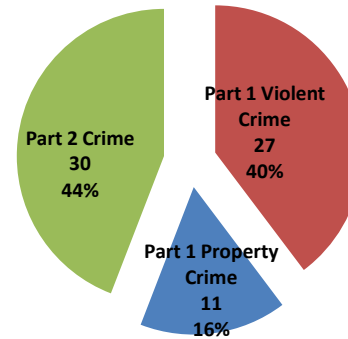

Part 1 Violent Crime	Part 1 Property Crime	Part 2 Crime	Total Incidents
Aggravated Assault Firearm		1		1
Aggravated Assault No Firearm		1		1
All Other Offenses			2	2
Driving Under the Influence			6	6
Homicide - Criminal		1		1
Motor Vehicle Theft	1			1
Narcotic / Drug Law Violations			1	1
Other Assaults			8	8
Rape		2		2
Recovered Stolen Motor Vehicle	2			2
Robbery Firearm		1		1
Robbery No Firearm		5		5
Theft from Vehicle	17			17
Thefts	7			7
Vandalism/Criminal Mischief			12	12
Weapon Violations			1	1
Total Categories	27	11	30	68

Total Incidents at PPR Sites by Part
City Council District 5