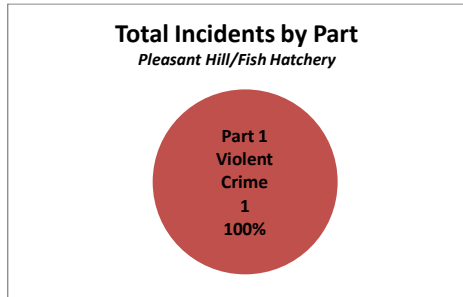

Pleasant Hill/Fish Hatchery Summary Analysis

Crime Category	2018
Rape	1

Categories	2018
Part 1 Violent Crime	1
Total Incidents	1

Summer	Active	Non-Active	TOTAL
Rape		1	1
TOTAL	0	1	1

Off-Season	Active	Non-Active	TOTAL
TOTAL	0	0	0