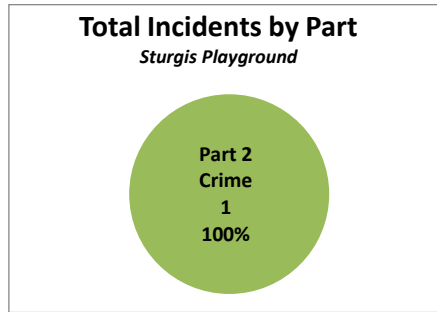

City Council District 9 Incidents at PPR Sites from 2018

Sturgis Playground Summary Analysis

Crime Category	2018
Vandalism/Criminal Mischief	1

Categories	2018
Part 2 Crime	1
Total Incidents	1

Summer	Active	Non-Active	TOTAL
TOTAL	0	0	0