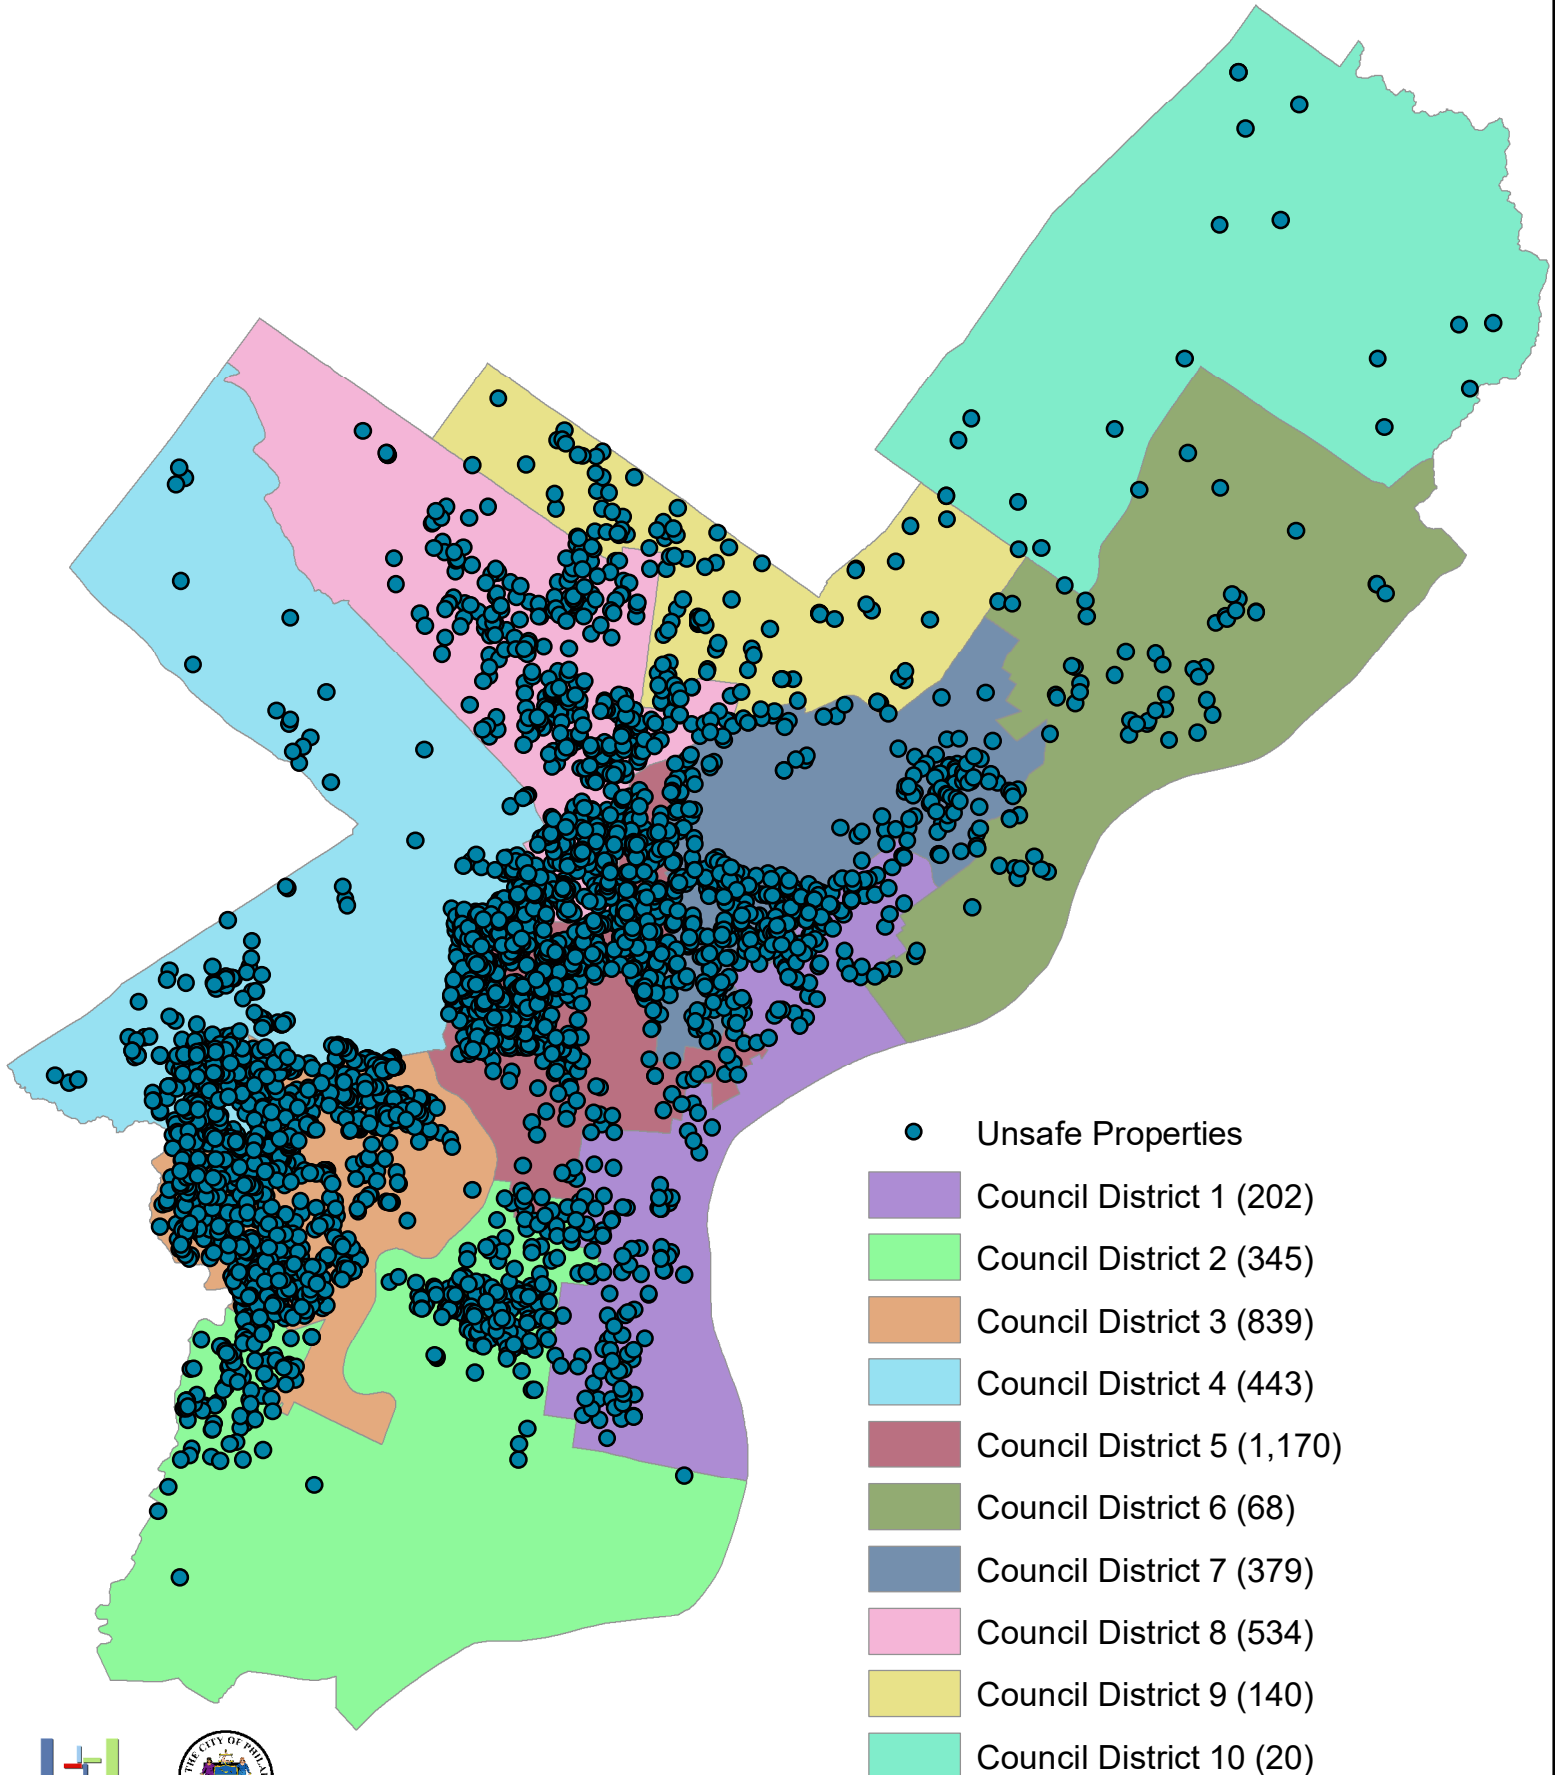

City of Philadelphia Unsafe Properties as of 4/16/2018

- Unsafe Properties
- Council District 1 (202)
- Council District 2 (345)
- Council District 3 (839)
- Council District 4 (443)
- Council District 5 (1,170)
- Council District 6 (68)
- Council District 7 (379)
- Council District 8 (534)
- Council District 9 (140)
- Council District 10 (20)

*** # of Unsafe Properties By Council District are in () ***