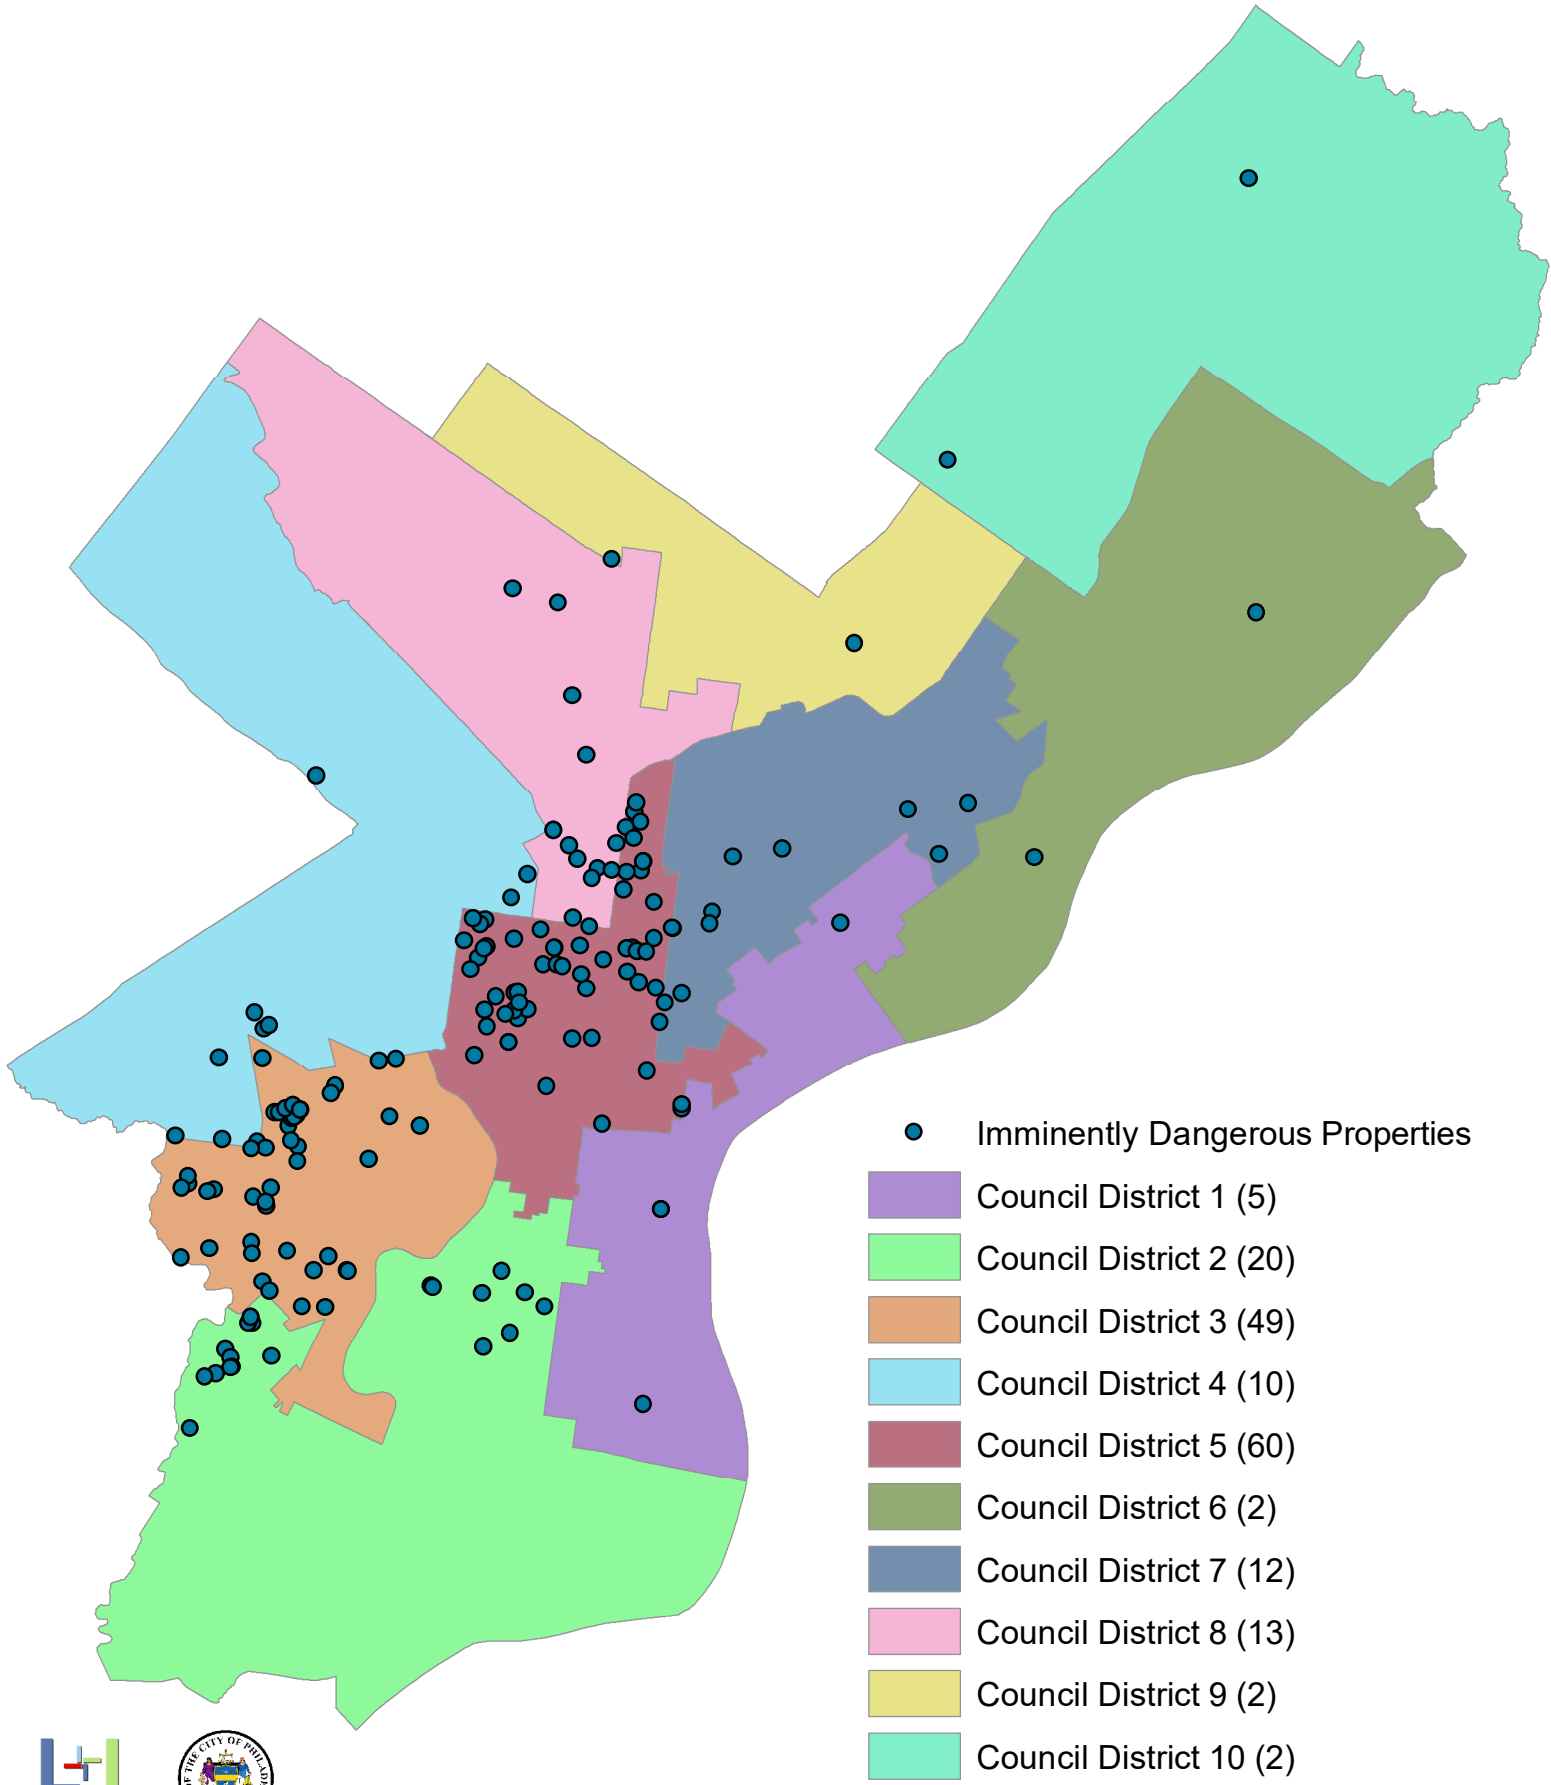

City of Philadelphia

Imminently Dangerous Properties as of 4/16/2018

- Imminently Dangerous Properties
- Council District 1 (5)
- Council District 2 (20)
- Council District 3 (49)
- Council District 4 (10)
- Council District 5 (60)
- Council District 6 (2)
- Council District 7 (12)
- Council District 8 (13)
- Council District 9 (2)
- Council District 10 (2)

*** # of ID Properties By Council District are in () ***